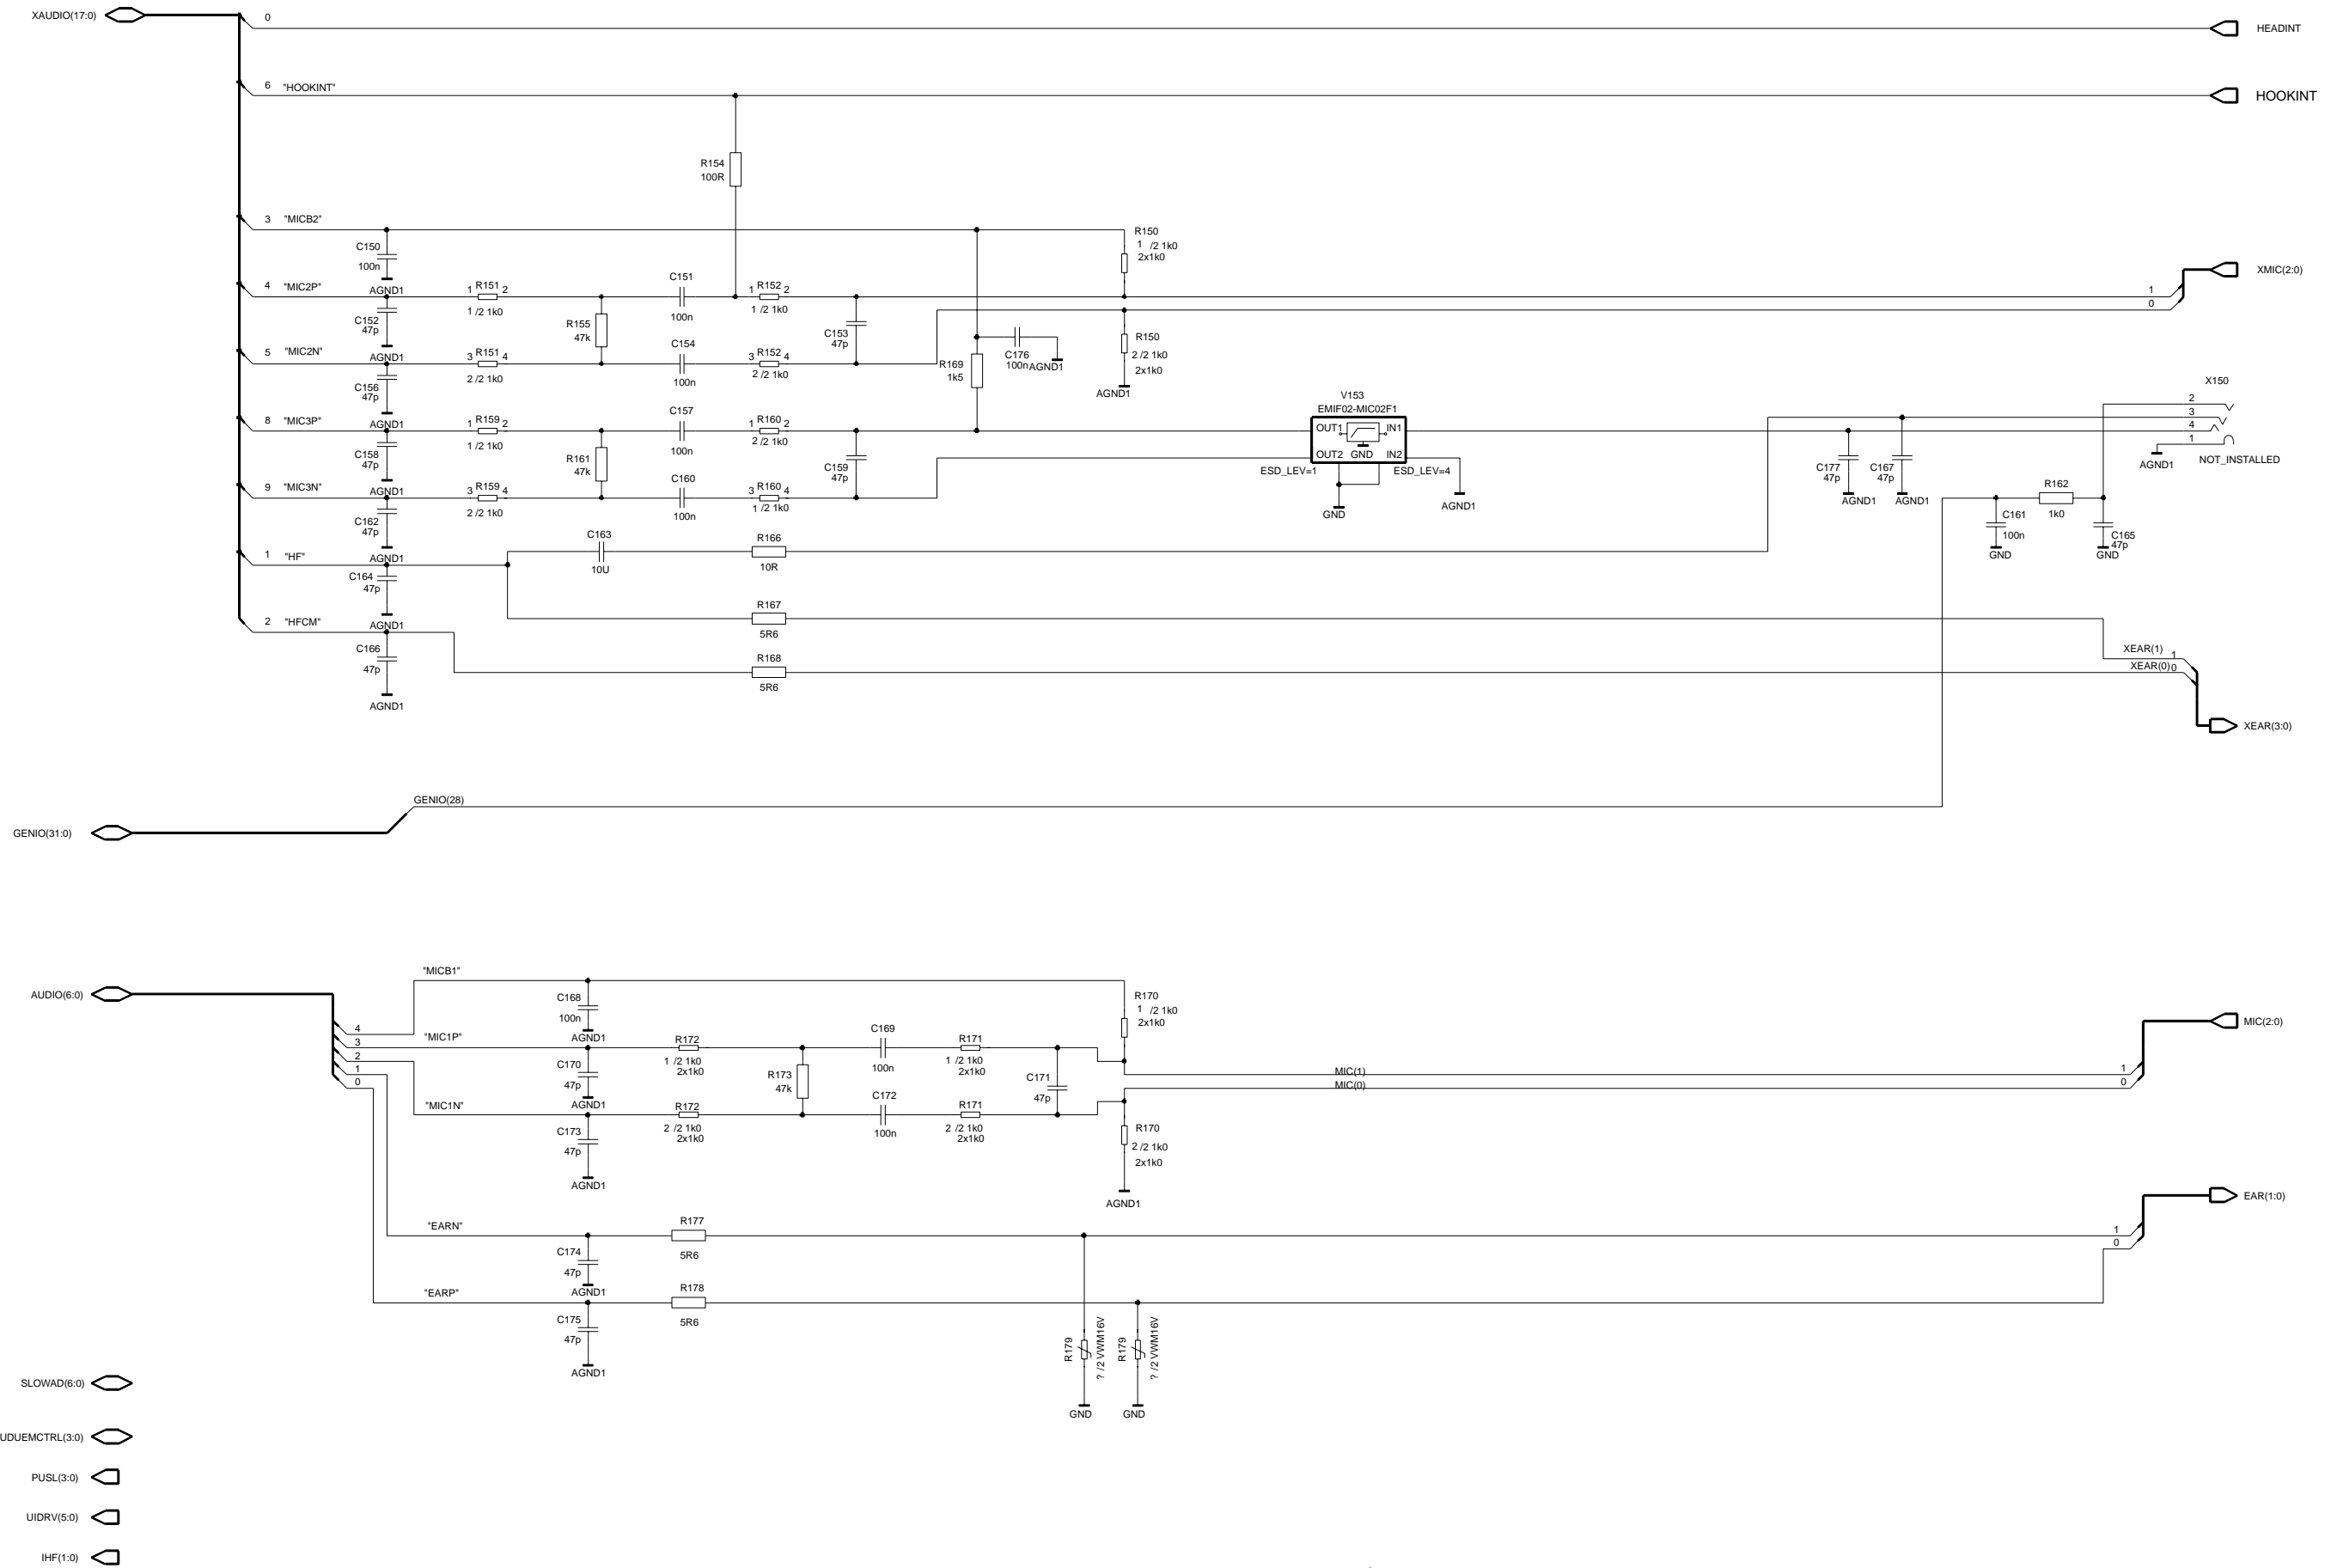

RH-3 Dual Band CDMA + GPS

Audio

Baseband - Top

Front End

ALFRED

GPS Baseband

GPS RF

Jedi

JEDI

Key UI

Memory

PA

PA

RF-BB Interface

RF - Top

RF

SIM

GENIO<31:0>

SIM2MMCIF<3:0>

System Connector

Synthesizer

SYNTH

Top - View 1

Top - View 2

YODA

Component Layout (2270) - Bottom

Component Values (2270) — Bottom