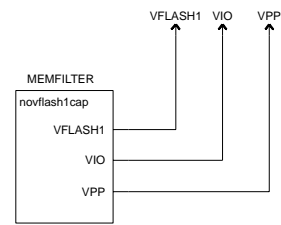

JEDI

Key UI

Memory

PA

PA

RF-BB Interface

RF - Top

RF

SIM

GENIO<31:0>

SIM2MMCIF<3:0>

System Connector

Synthesizer

SYNTH

Top - View 1

Top - View 2