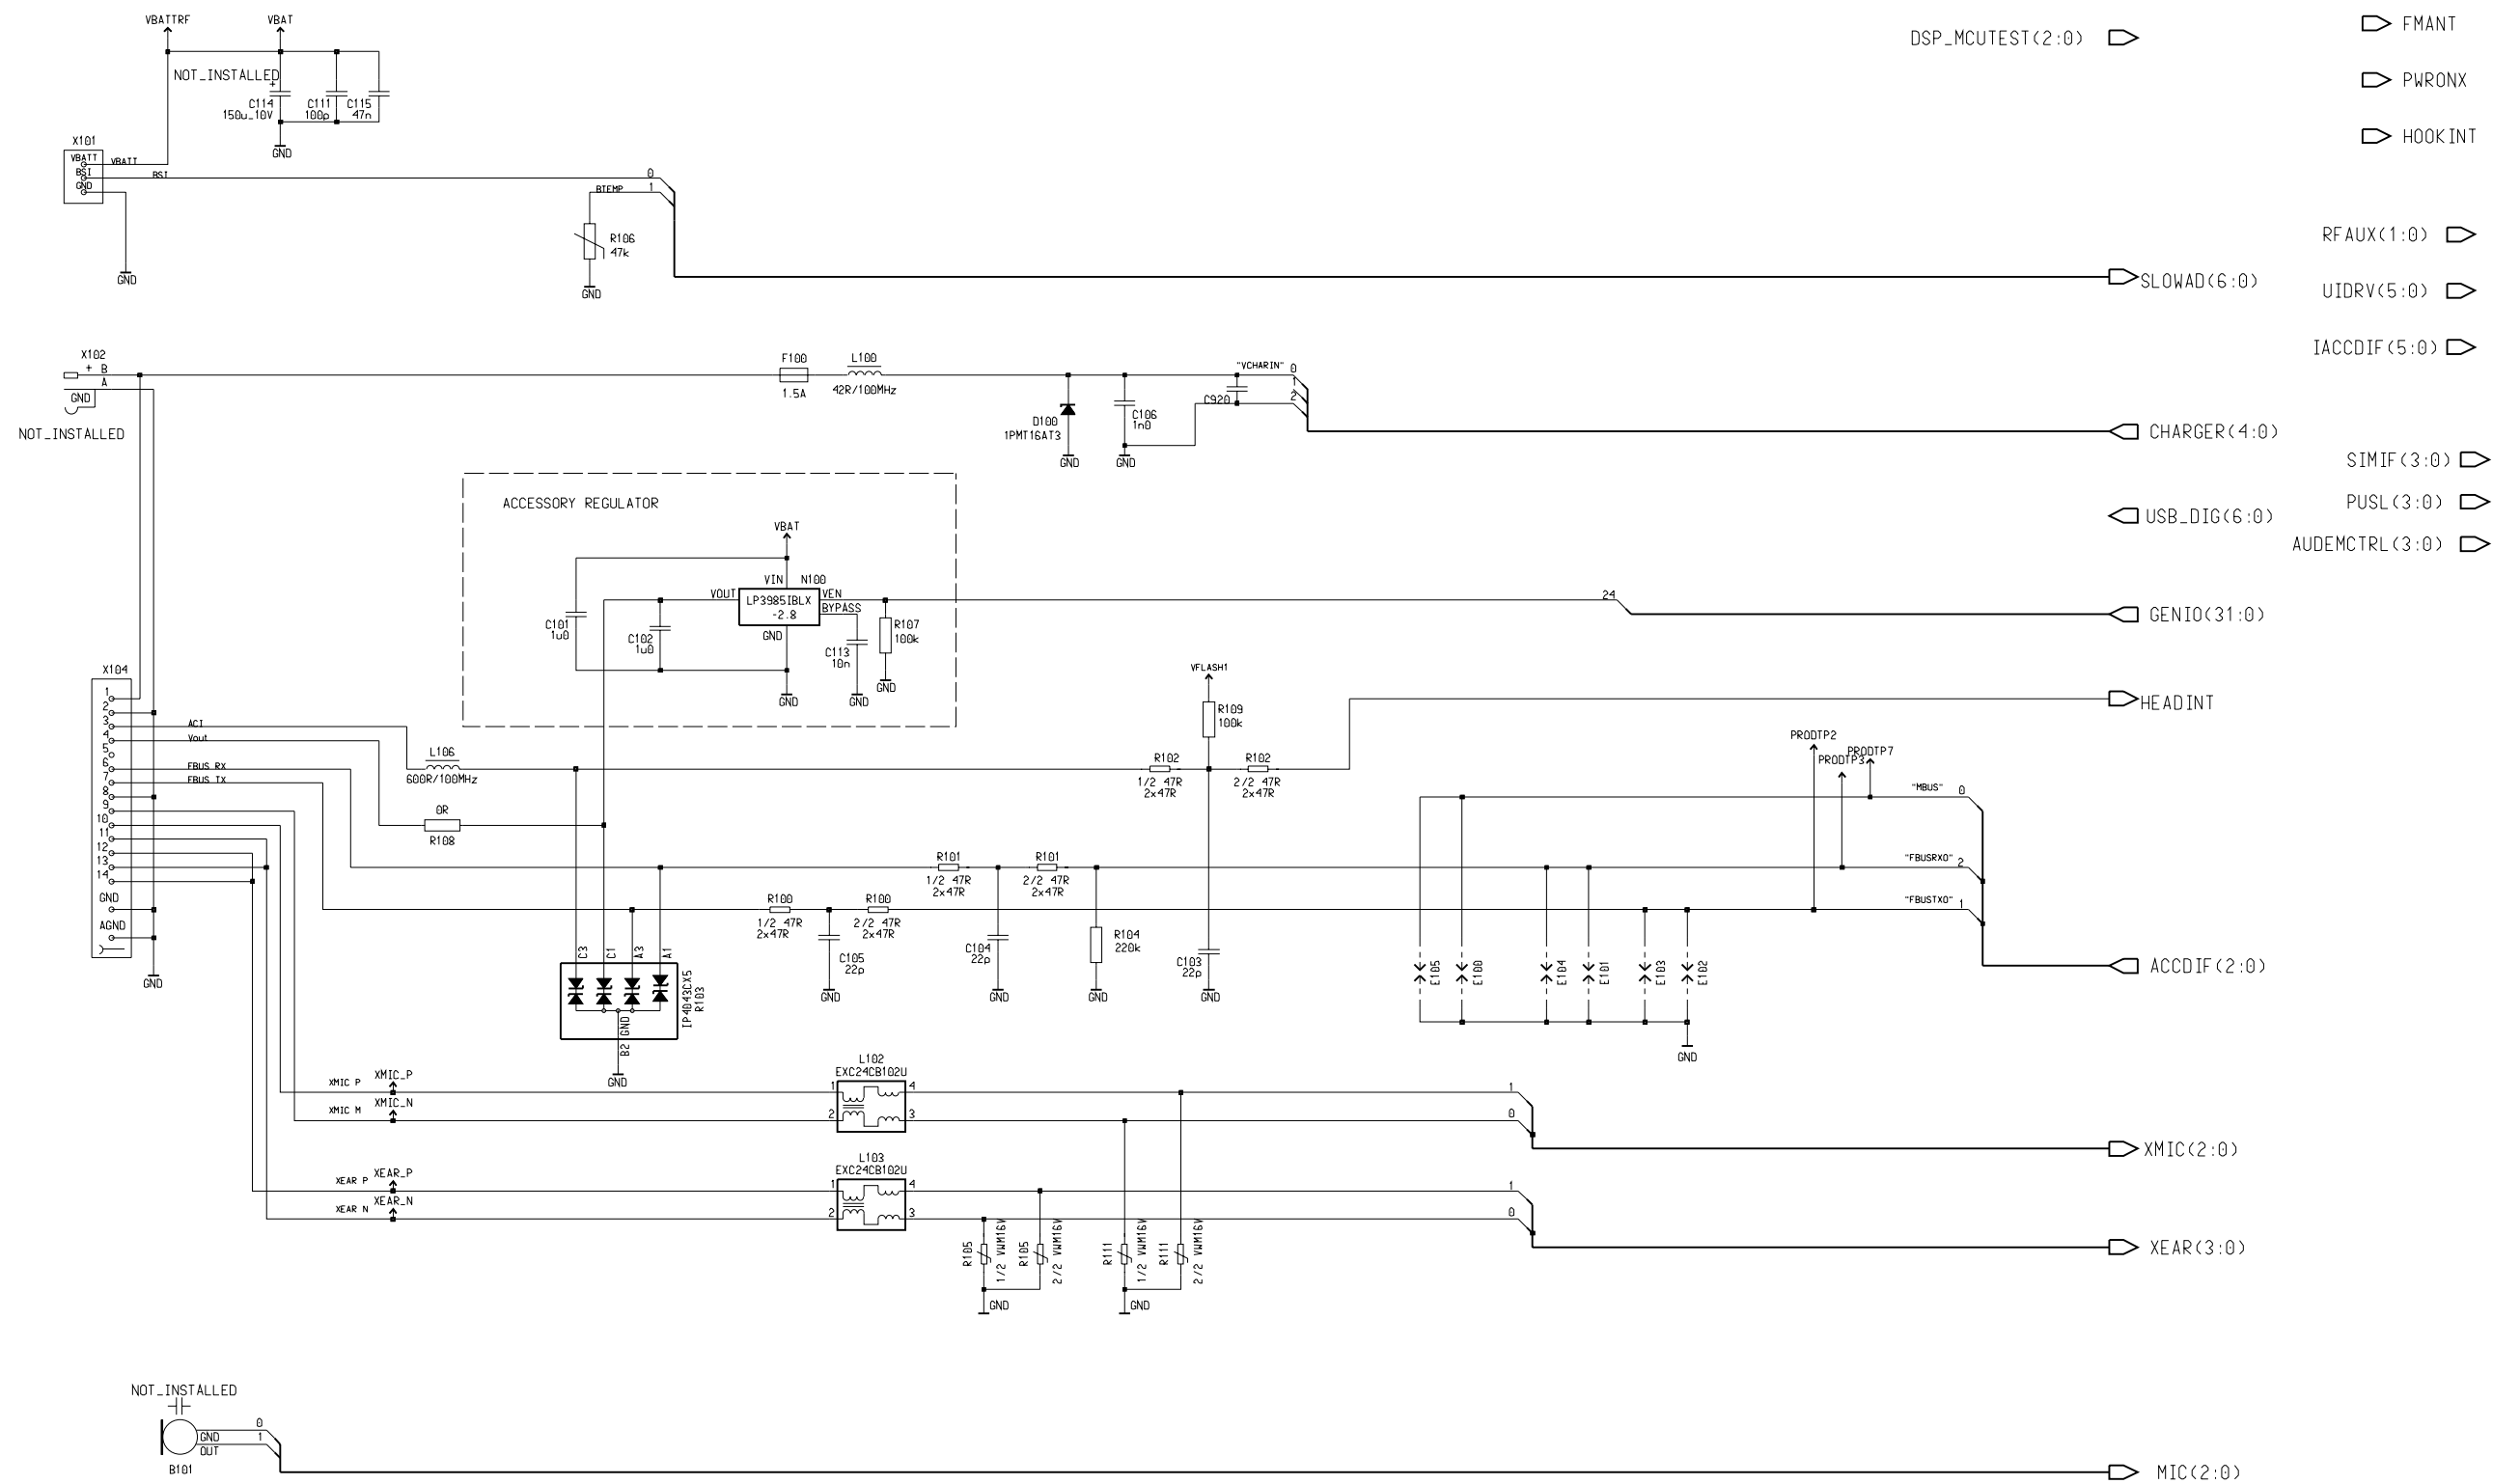

JEDI

Key UI

Memory

PA

PA

RF-BB Interface

RF - Top

RF

SIM

GENIO<31:0>

SIM2MMCIF<3:0>

System Connector

Synthesizer

SYNTH

Top - View 1

Top - View 2