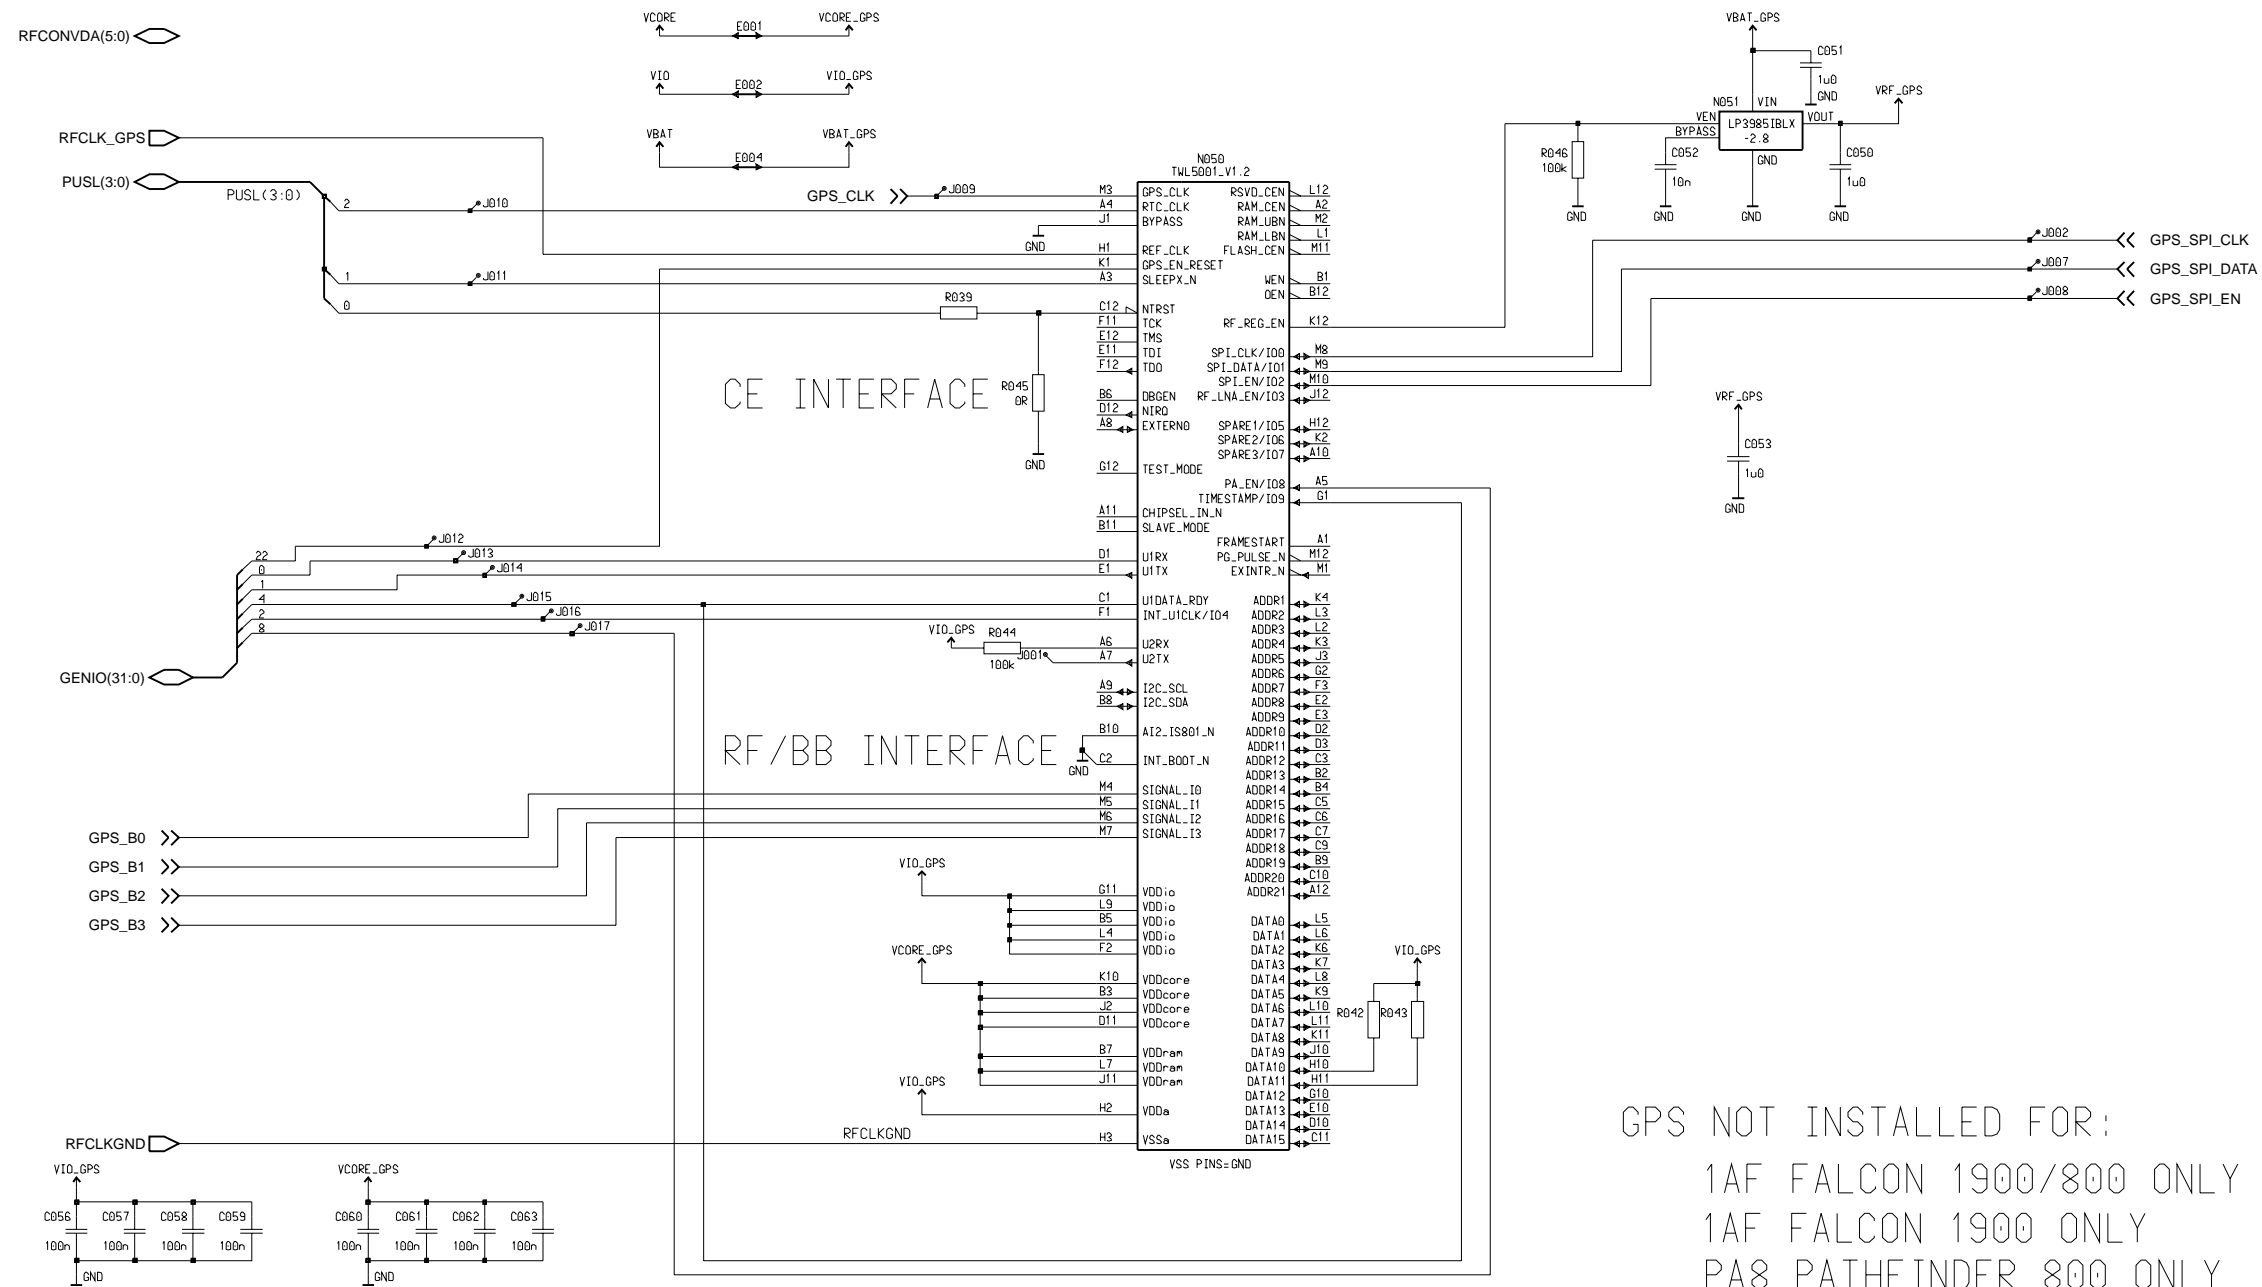

RH-3 Dual Band CDMA + GPS

Audio

Baseband - Top

Front End

ALFRED

GPS Baseband

GPS RF

Jedi

JEDI

Key UI

Memory

PA

PA

RF-BB Interface

RF - Top

RF

SIM

GENIO<31:0>

SIM2MMCIF<3:0>

System Connector

Synthesizer

SYNTH

Top - View 1

Top - View 2