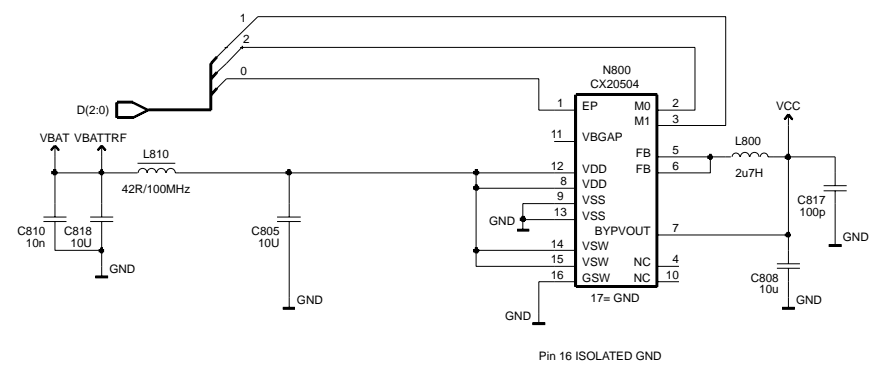

JEDI

Key UI

Memory

PA

PA

RF-BB Interface

RF - Top

RF

SIM

GENIO<31:0>

SIM2MMCIF<3:0>

System Connector

Synthesizer

SYNTH

Top - View 1

Top - View 2