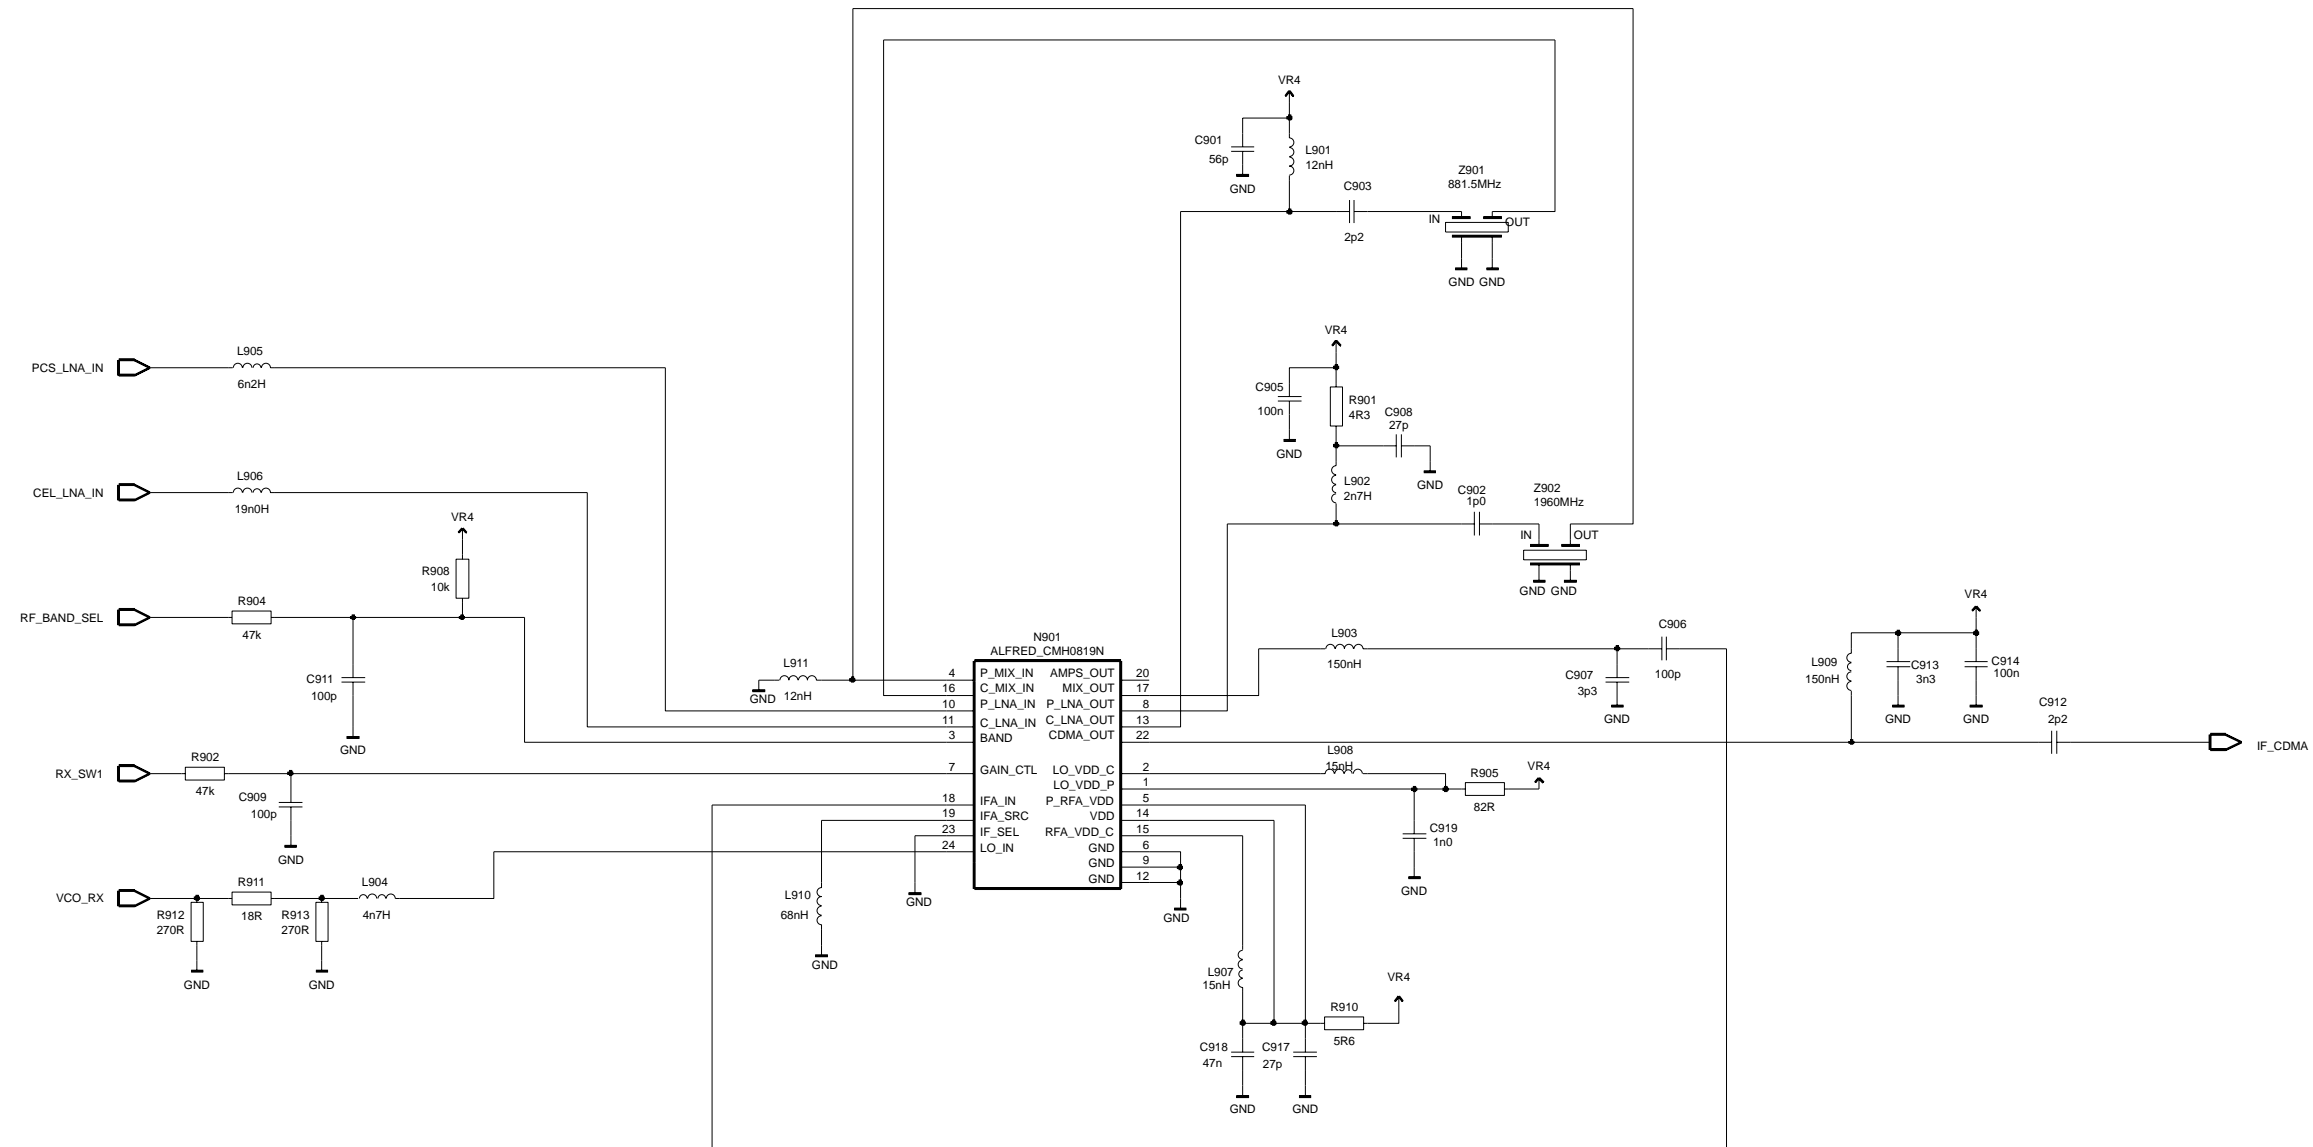

RH-3 Dual Band CDMA + GPS

Audio

Baseband - Top

Front End

ALFRED

GPS Baseband

GPS RF

Jedi

JEDI

Key UI

Memory

PA

PA

RF-BB Interface

RF - Top

RF

SIM

GENIO<31:0>

SIM2MMCIF<3:0>

System Connector

Synthesizer

SYNTH

Top - View 1

Top - View 2

YODA

Component Layout (2270) - Bottom

Component Values (2270) — Bottom