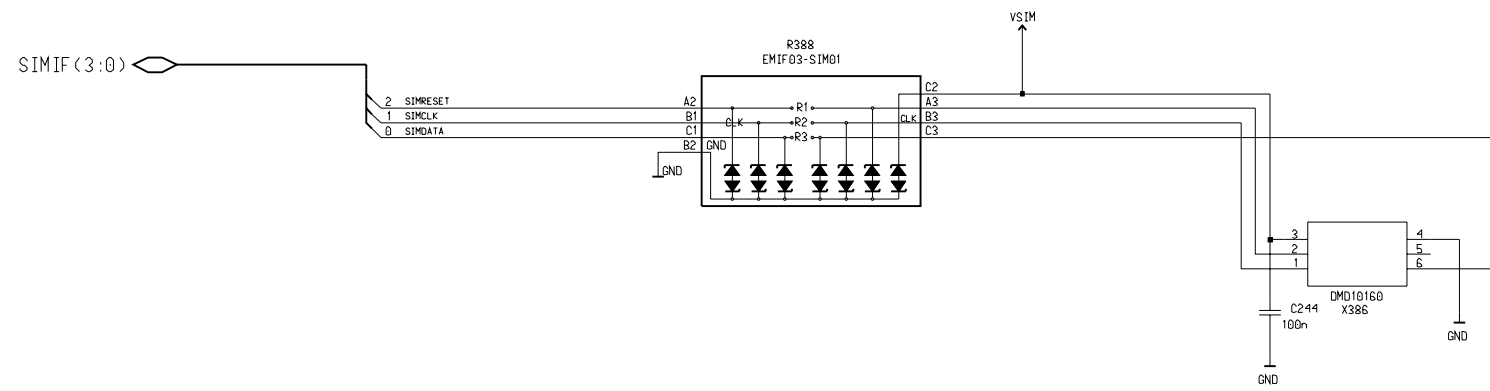

JEDI

Key UI

Memory

PA

PA

RF-BB Interface

RF - Top

RF

SIM

GENIO<31:0>

SIM2MMCIF<3:0>

System Connector

Synthesizer

SYNTH

Top - View 1

Top - View 2