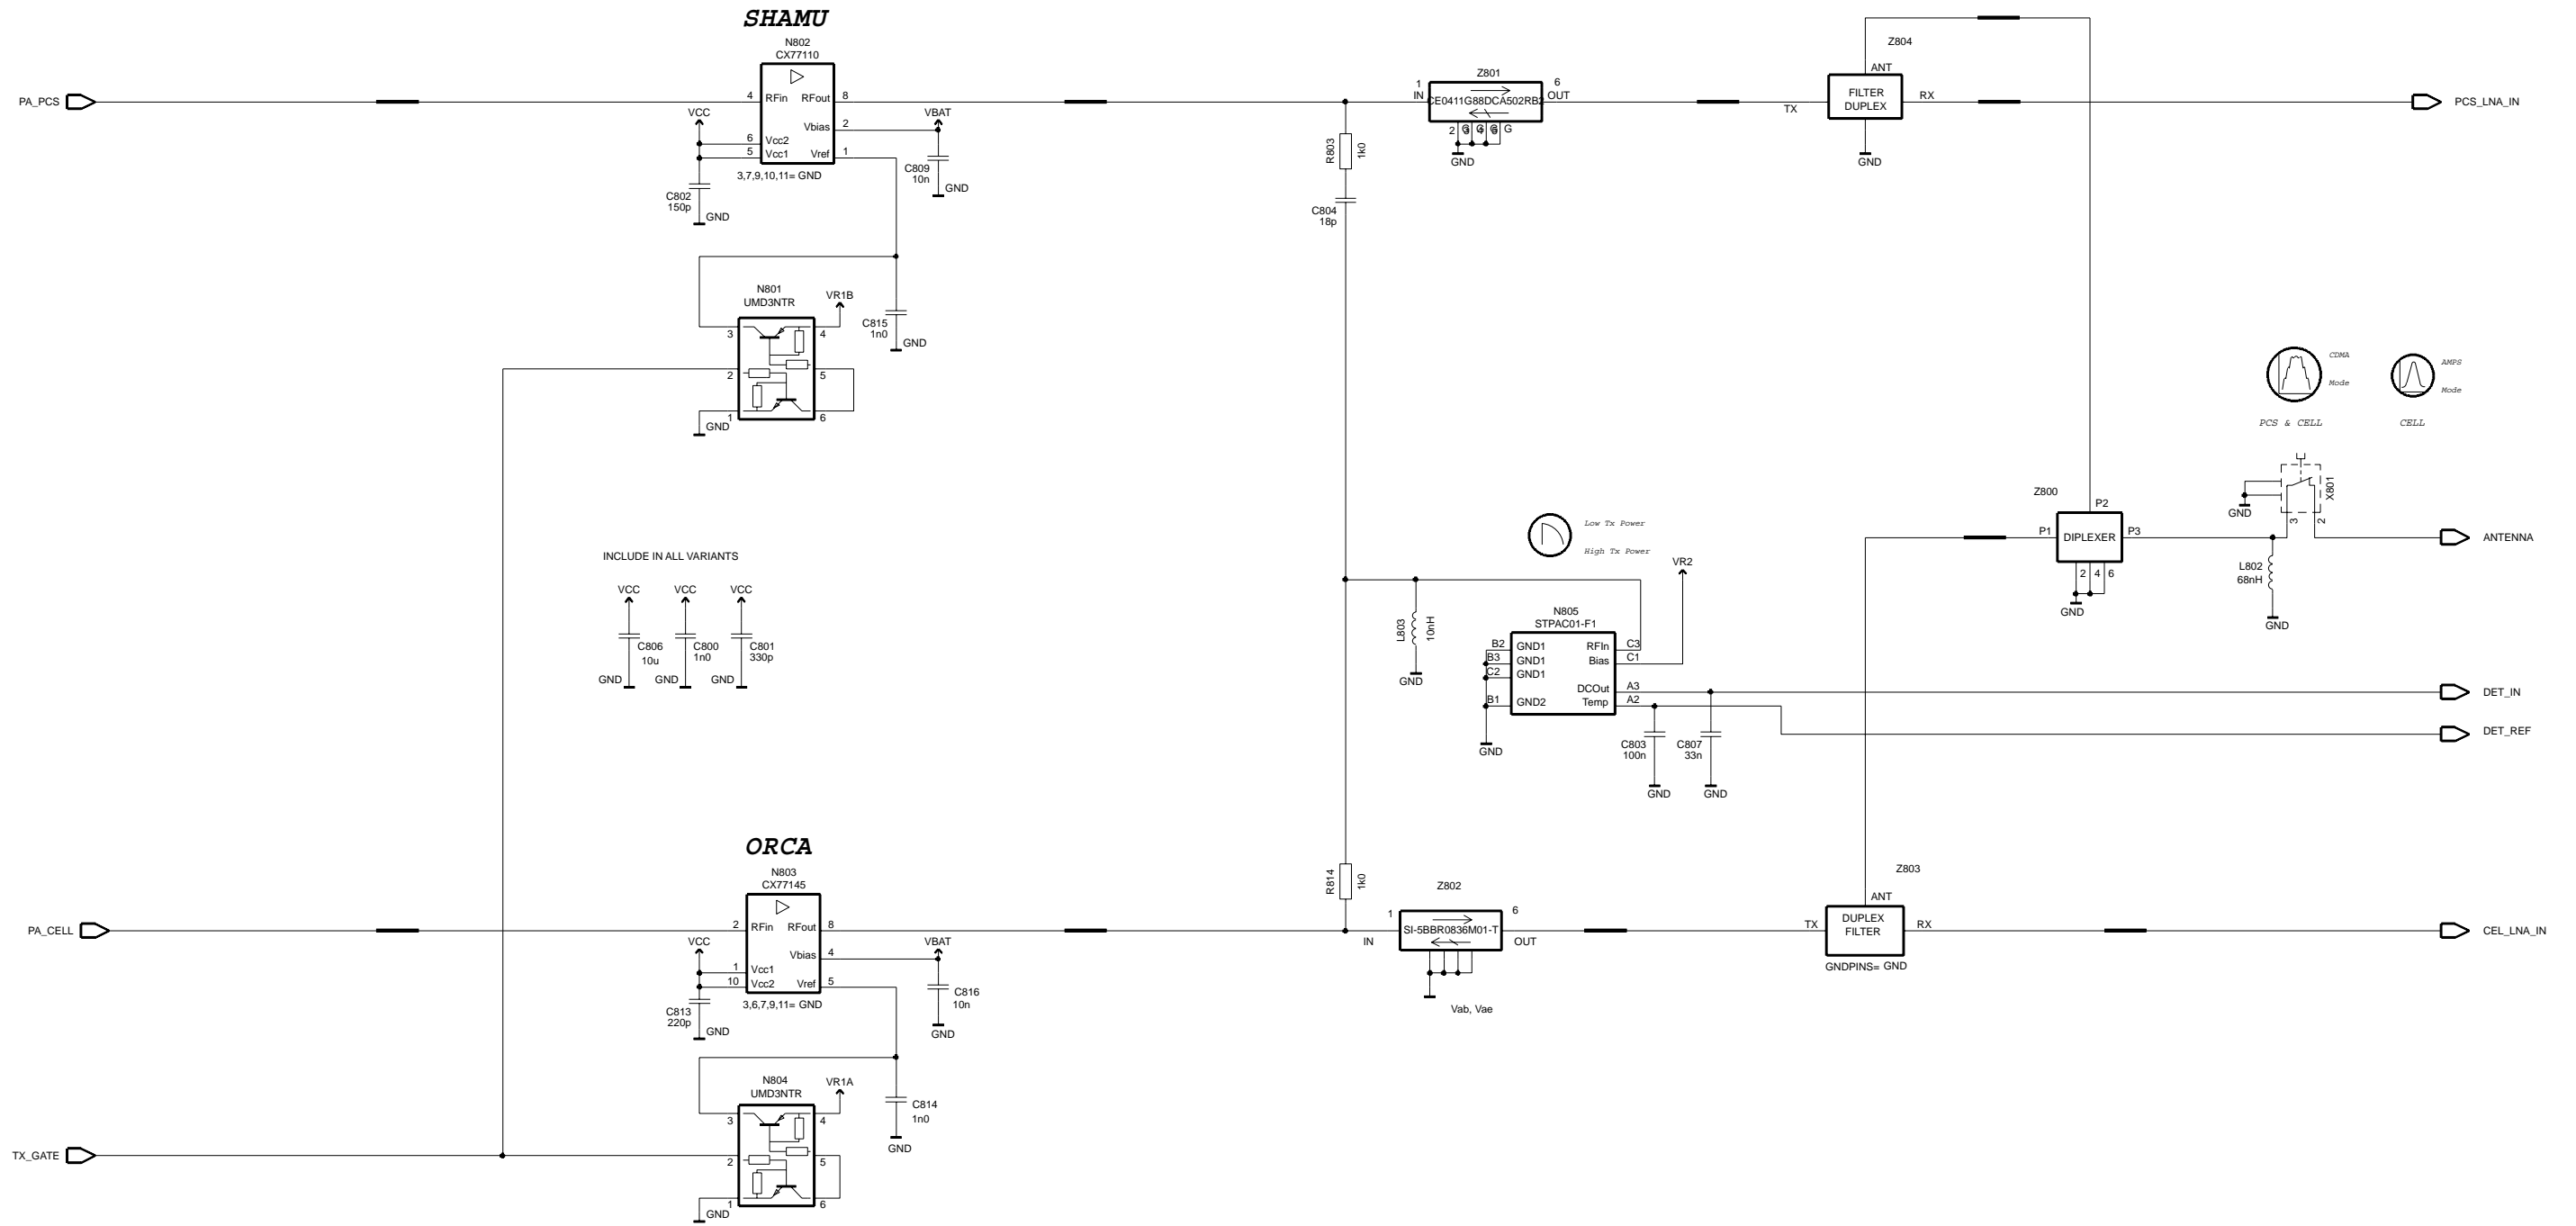

JEDI

Key UI

Memory

PA

PA

RF-BB Interface

RF - Top

RF

SIM

GENIO<31:0>

SIM2MMCIF<3:0>

System Connector

Synthesizer

SYNTH

Top - View 1

Top - View 2