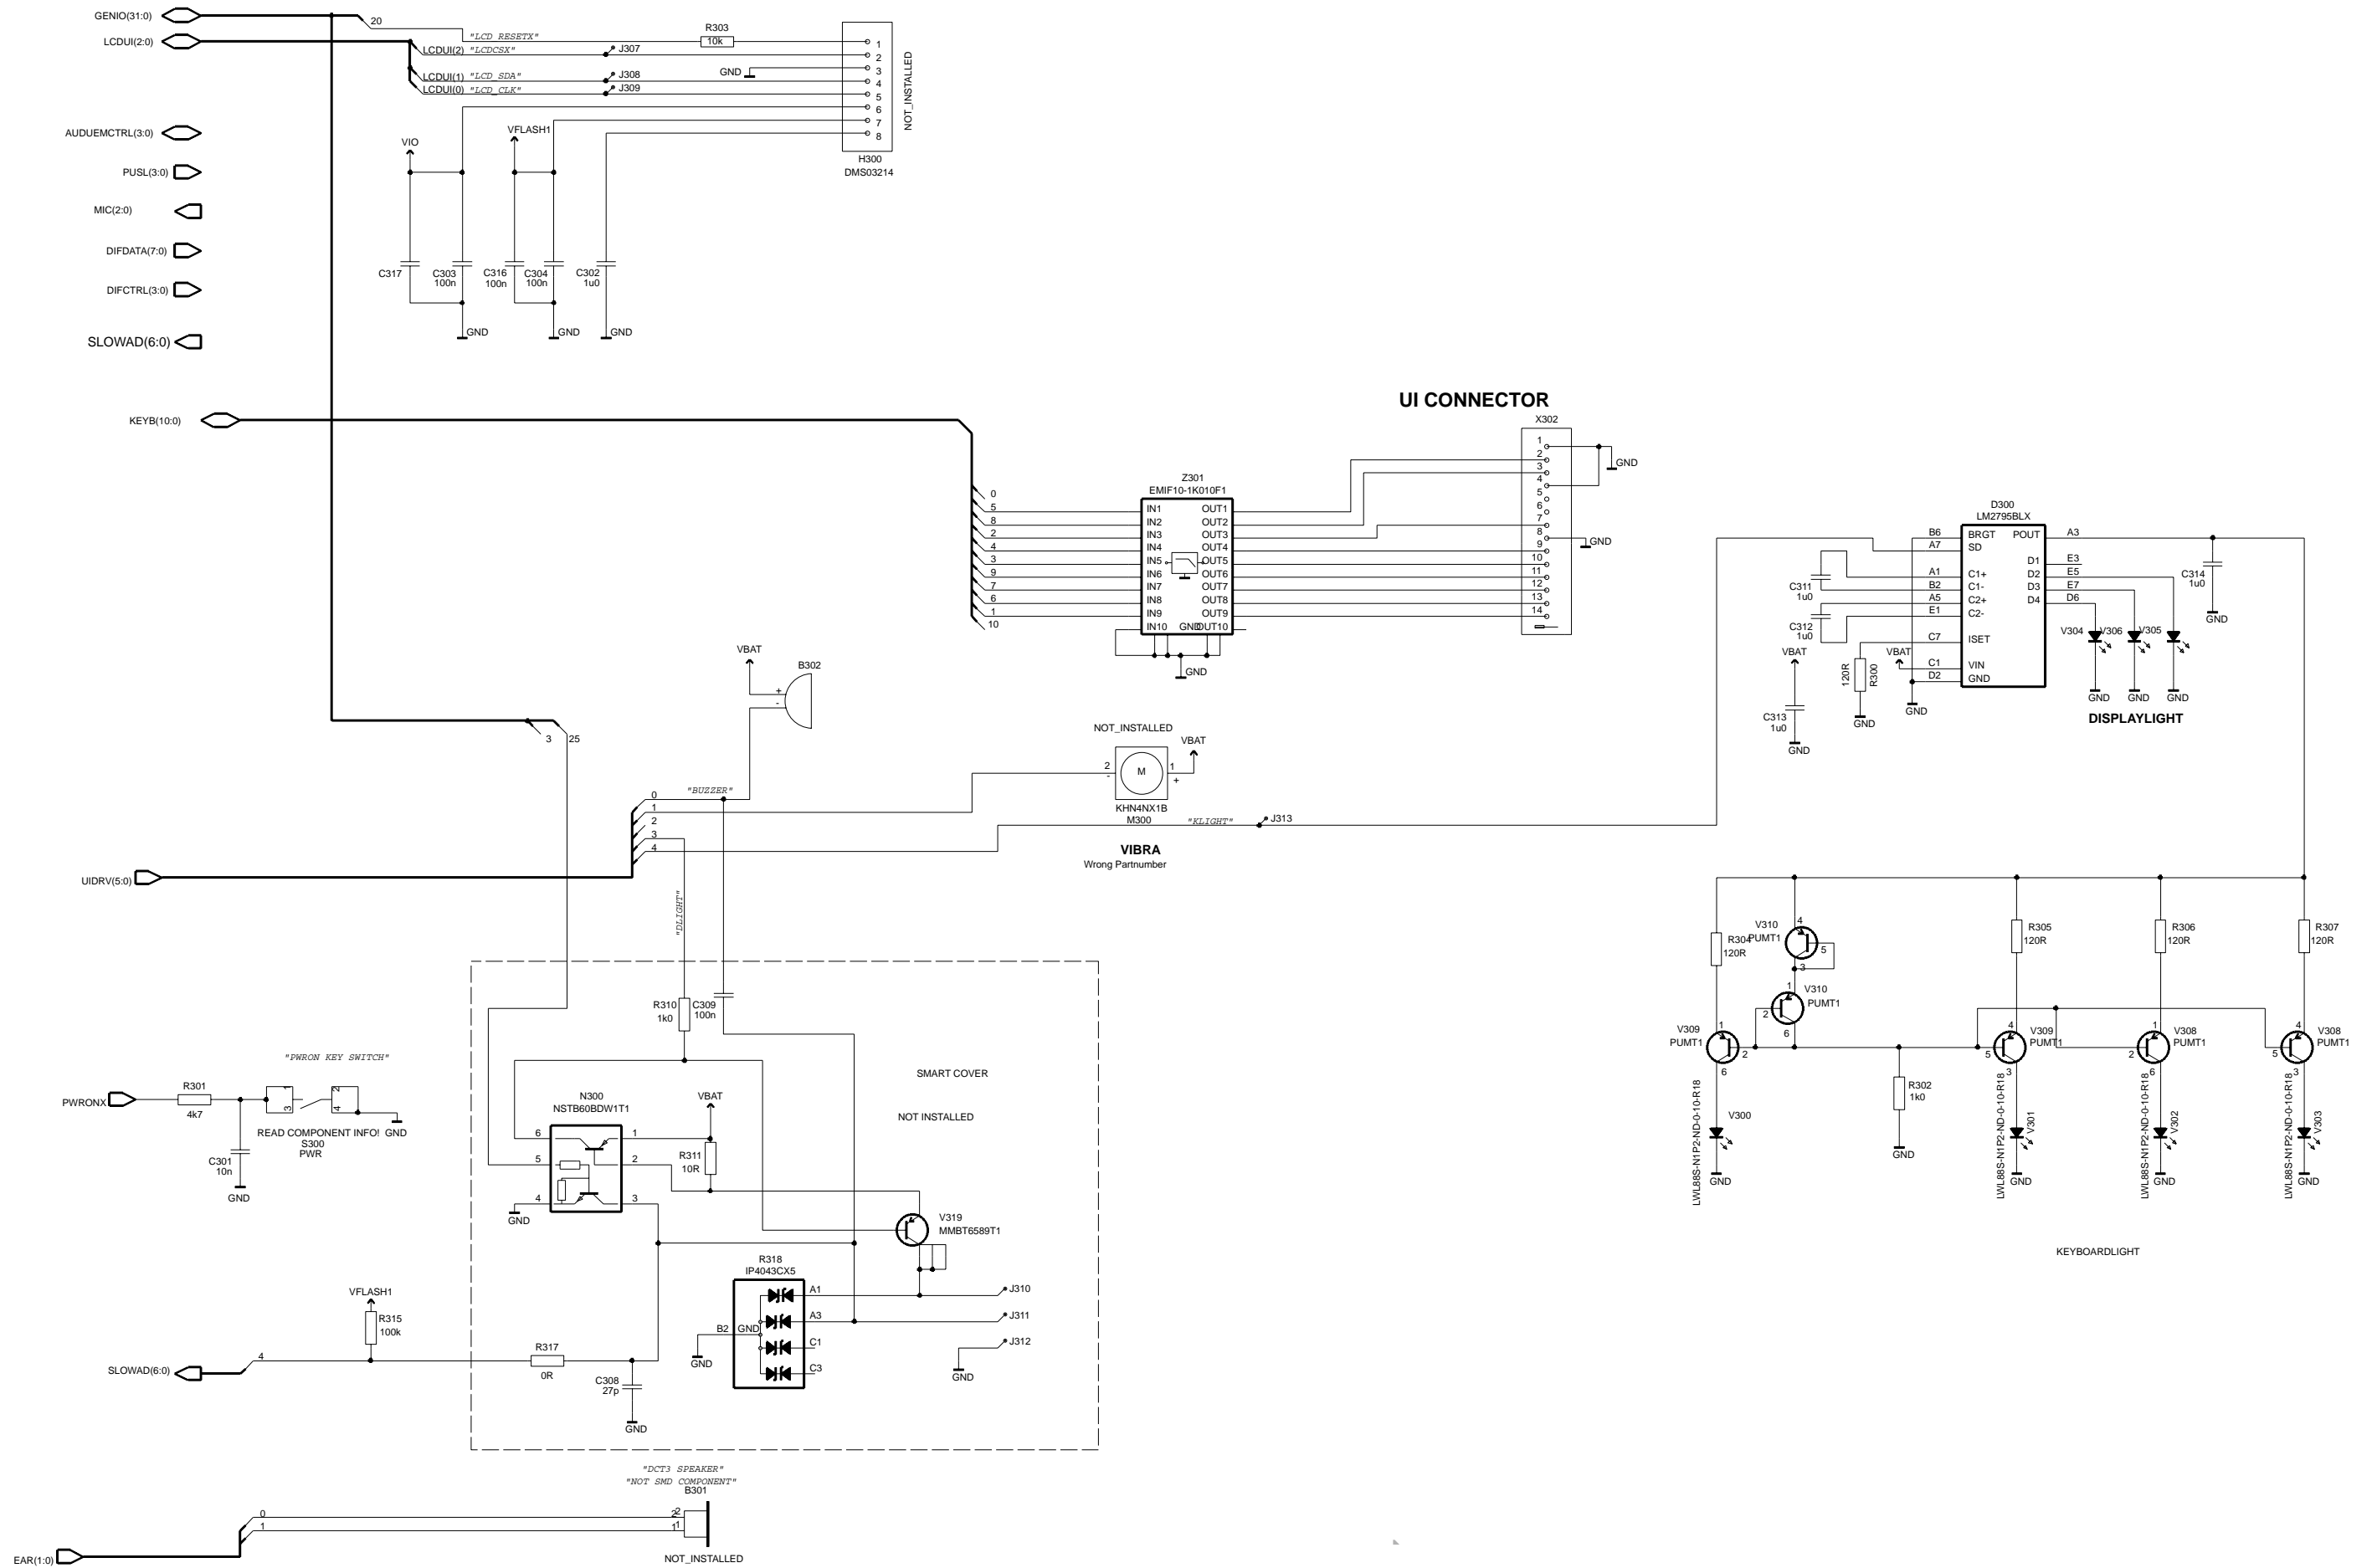

RH-3 Dual Band CDMA + GPS

Audio

Baseband - Top

Front End

ALFRED

GPS Baseband

GPS RF

Jedi

JEDI

Key UI

Memory

PA

PA

RF-BB Interface

RF - Top

RF

SIM

GENIO<31:0>

SIM2MMCIF<3:0>

System Connector

Synthesizer

SYNTH

Top - View 1

Top - View 2

YODA

Component Layout (2270) - Bottom

Component Values (2270) — Bottom