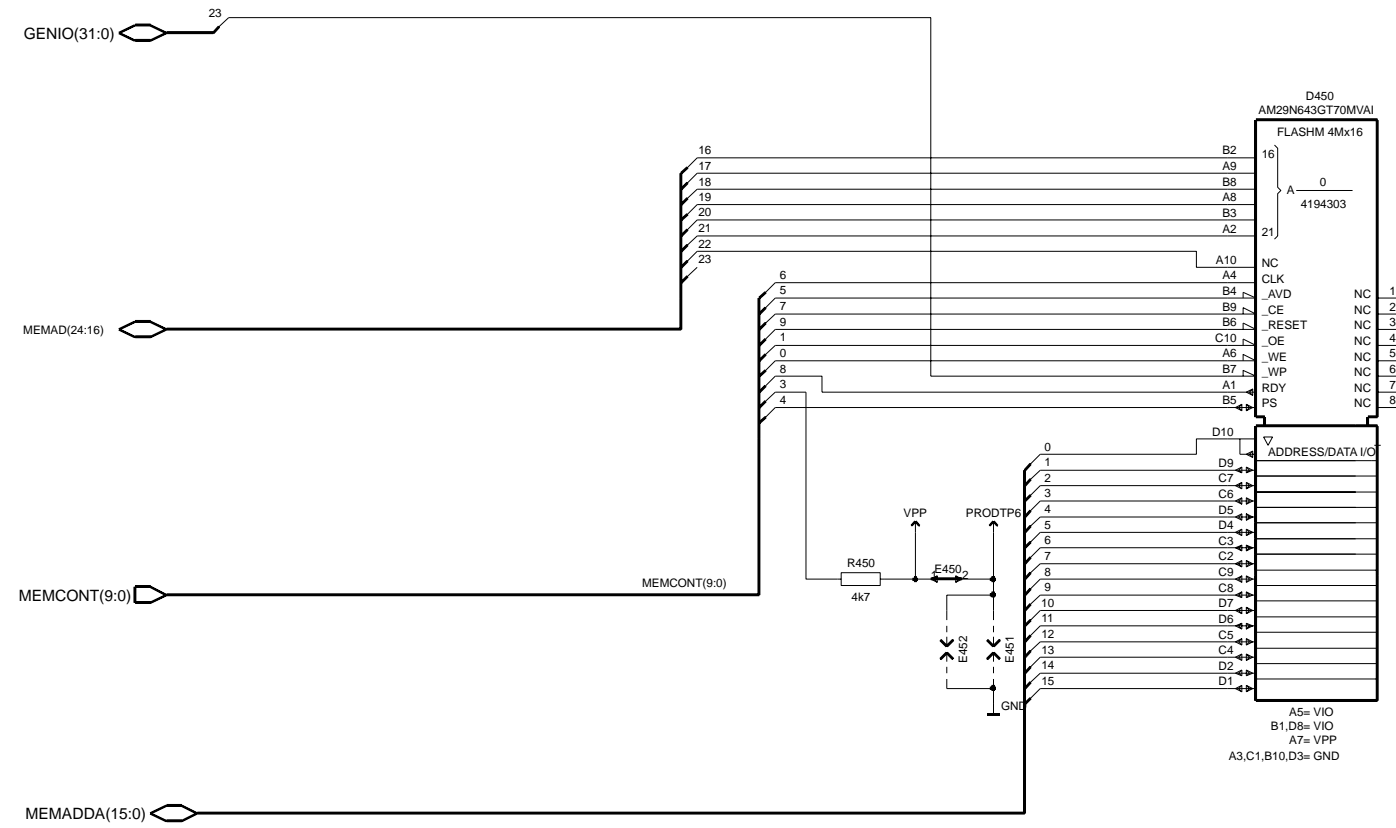

JEDI

Key UI

Memory

PA

PA

RF-BB Interface

RF - Top

RF

SIM

GENIO<31:0>

SIM2MMCIF<3:0>

System Connector

Synthesizer

SYNTH

Top - View 1

Top - View 2