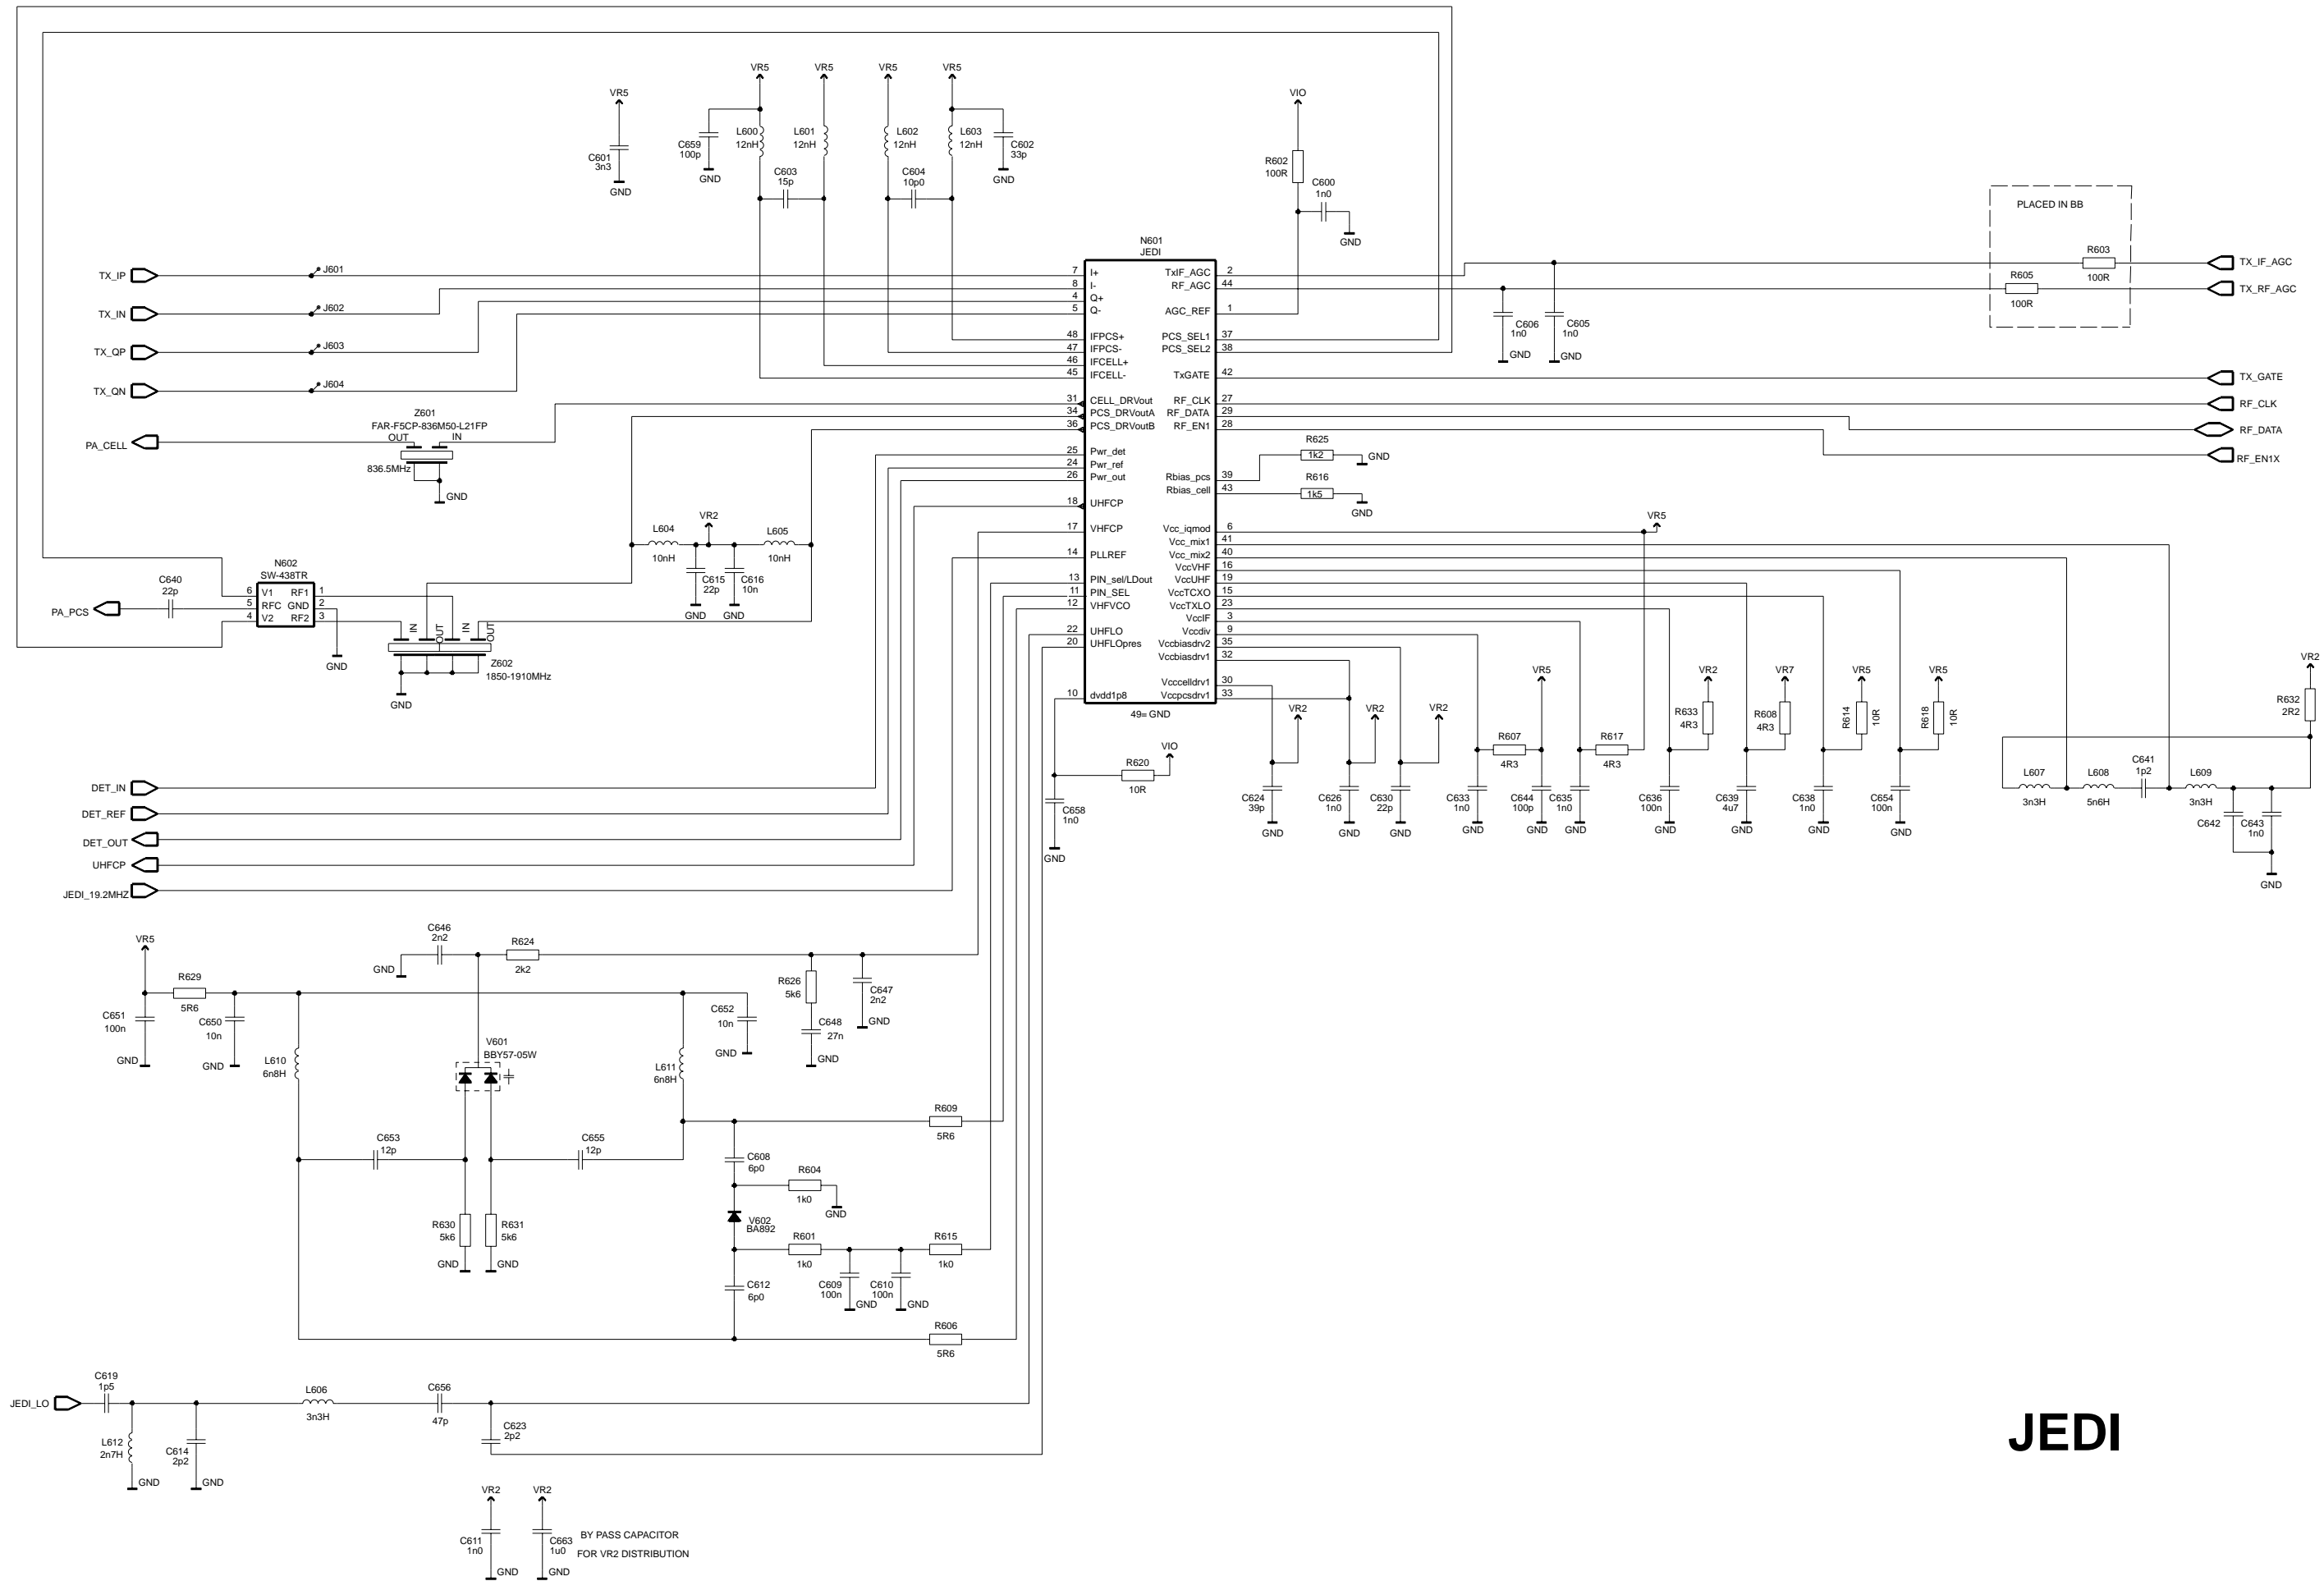

RH-3 Dual Band CDMA + GPS

Audio

Baseband - Top

Front End

ALFRED

GPS Baseband

GPS RF

Jedi

JEDI

Key UI

Memory

PA

PA

RF-BB Interface

RF - Top

RF

SIM

GENIO<31:0>

SIM2MMCIF<3:0>

System Connector

Synthesizer

SYNTH

Top - View 1

Top - View 2

YODA

Component Layout (2270) - Bottom

Component Values (2270) — Bottom