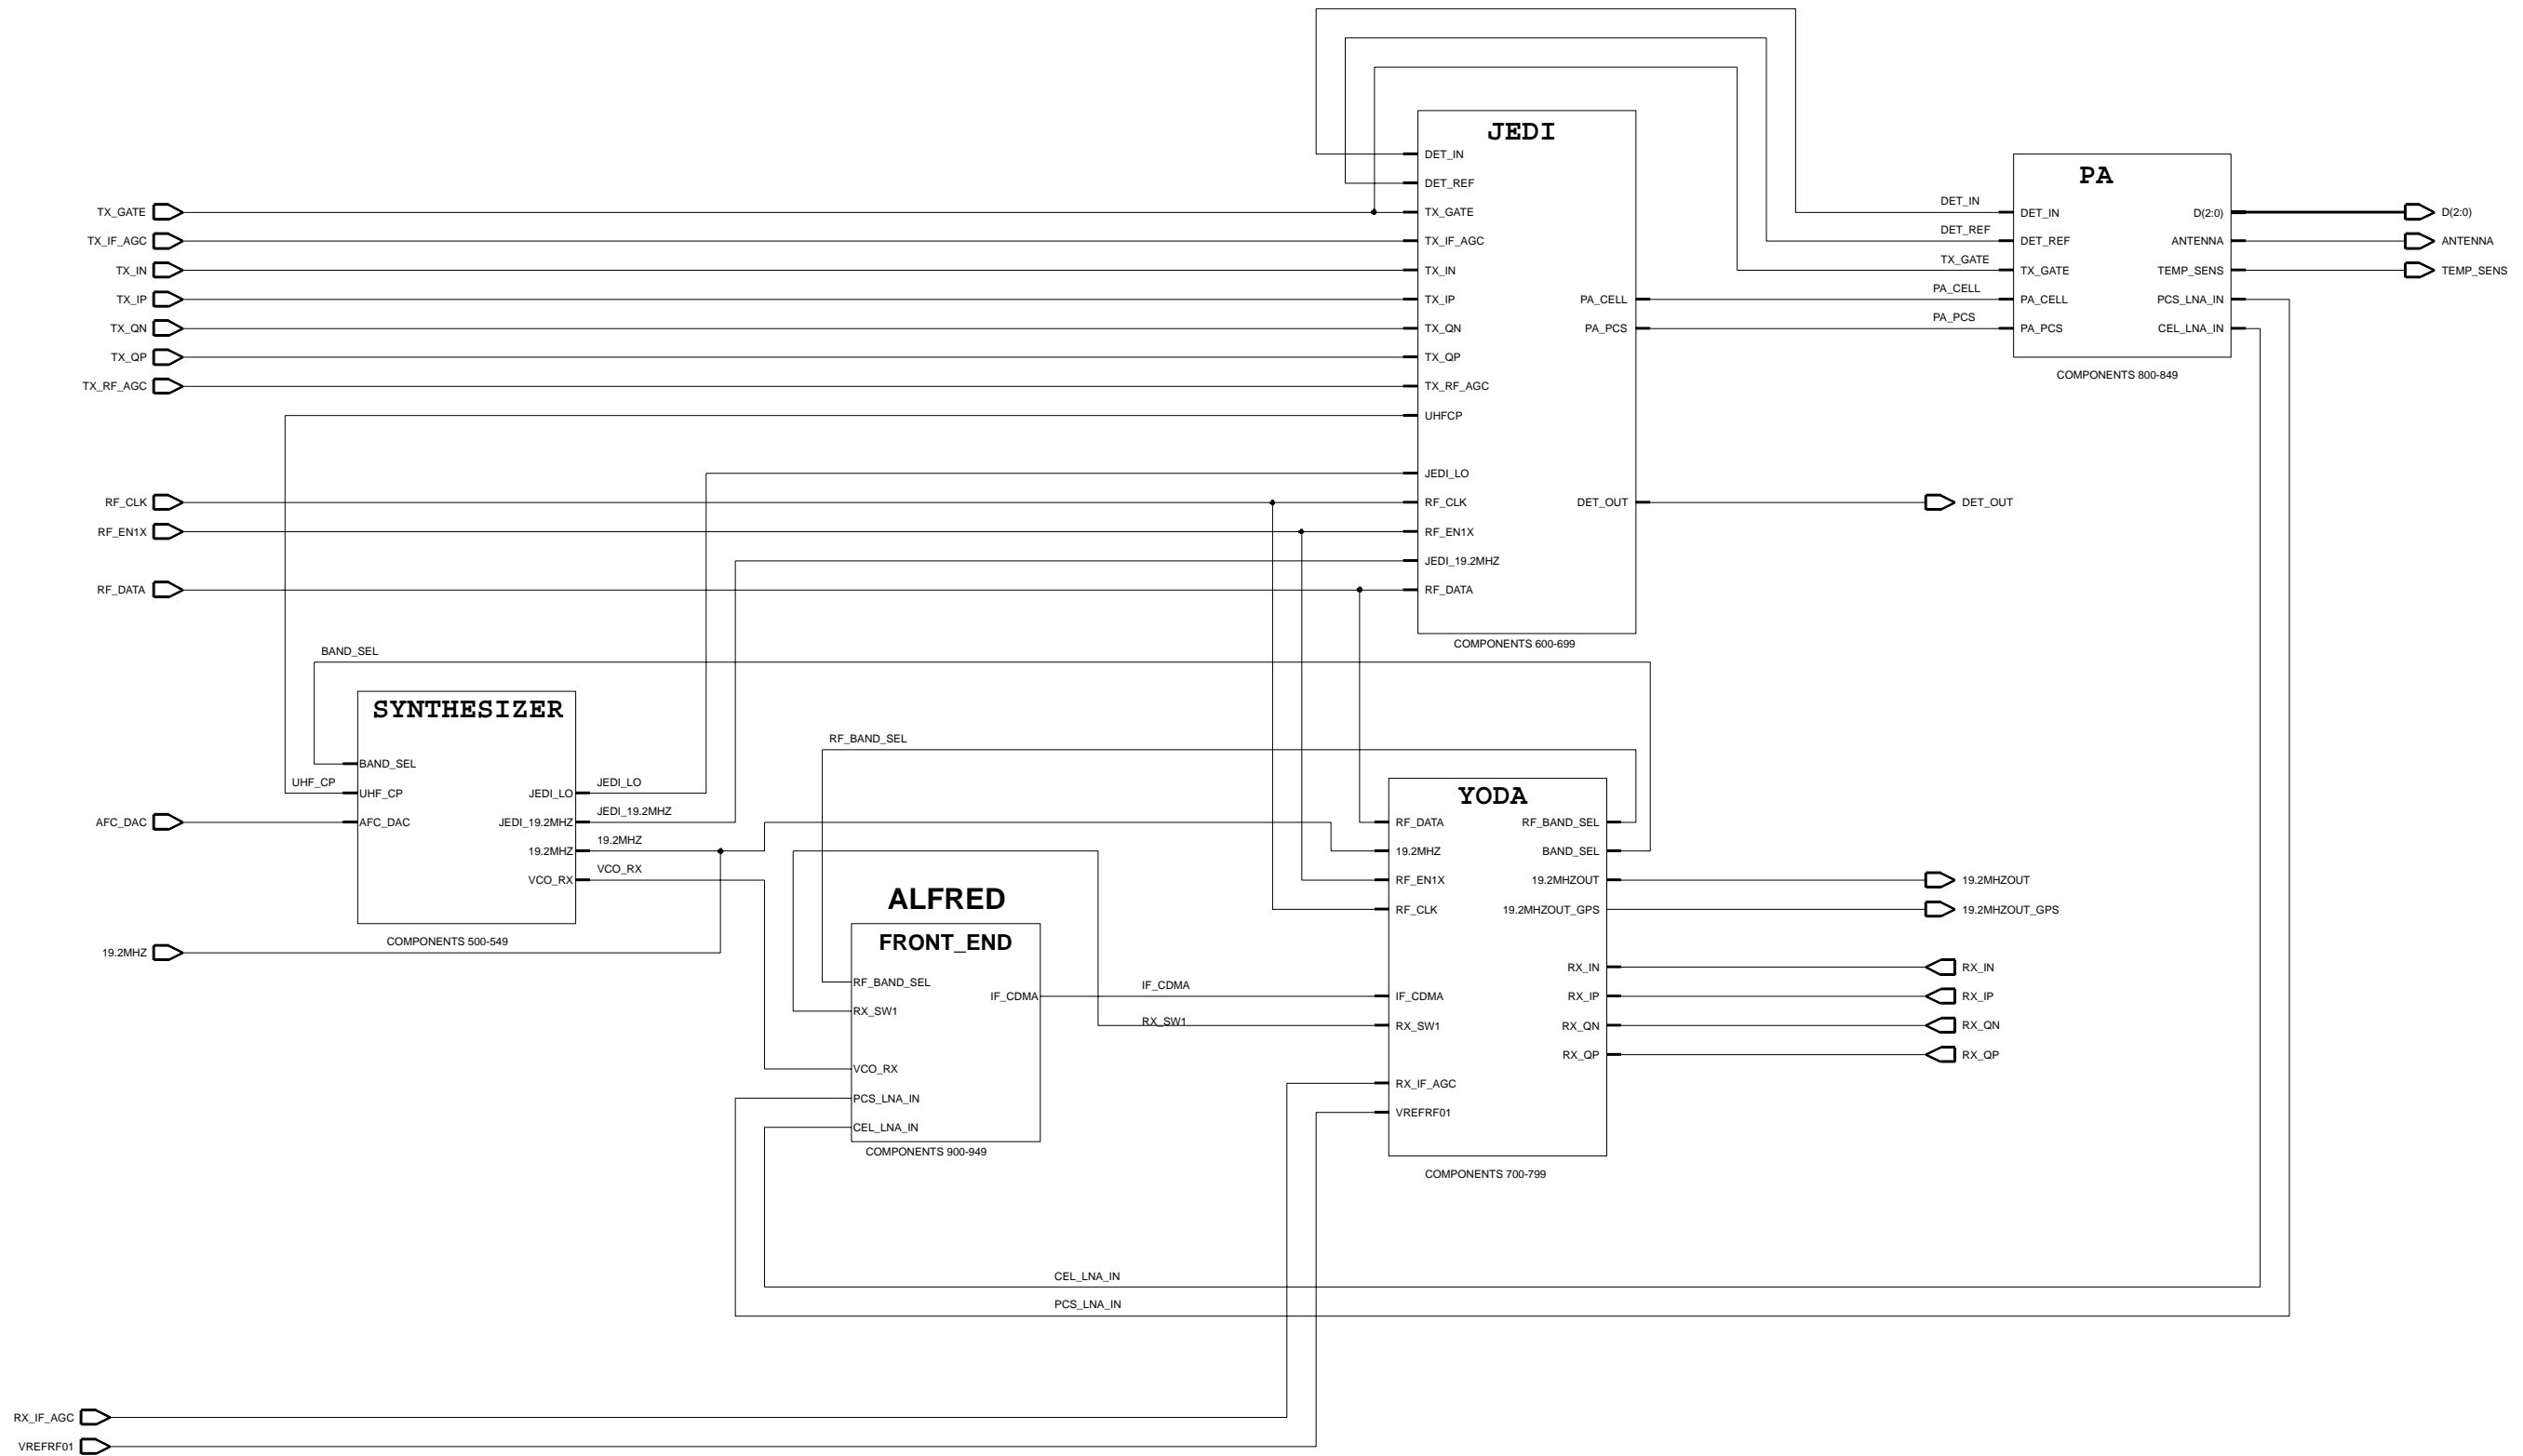

RH-3 Dual Band CDMA + GPS

Audio

Baseband - Top

Front End

ALFRED

GPS Baseband

GPS RF

Jedi

JEDI

Key UI

Memory

PA

PA

RF-BB Interface

RF - Top

RF

SIM

GENIO<31:0>

SIM2MMCIF<3:0>

System Connector

Synthesizer

SYNTH

Top - View 1

Top - View 2