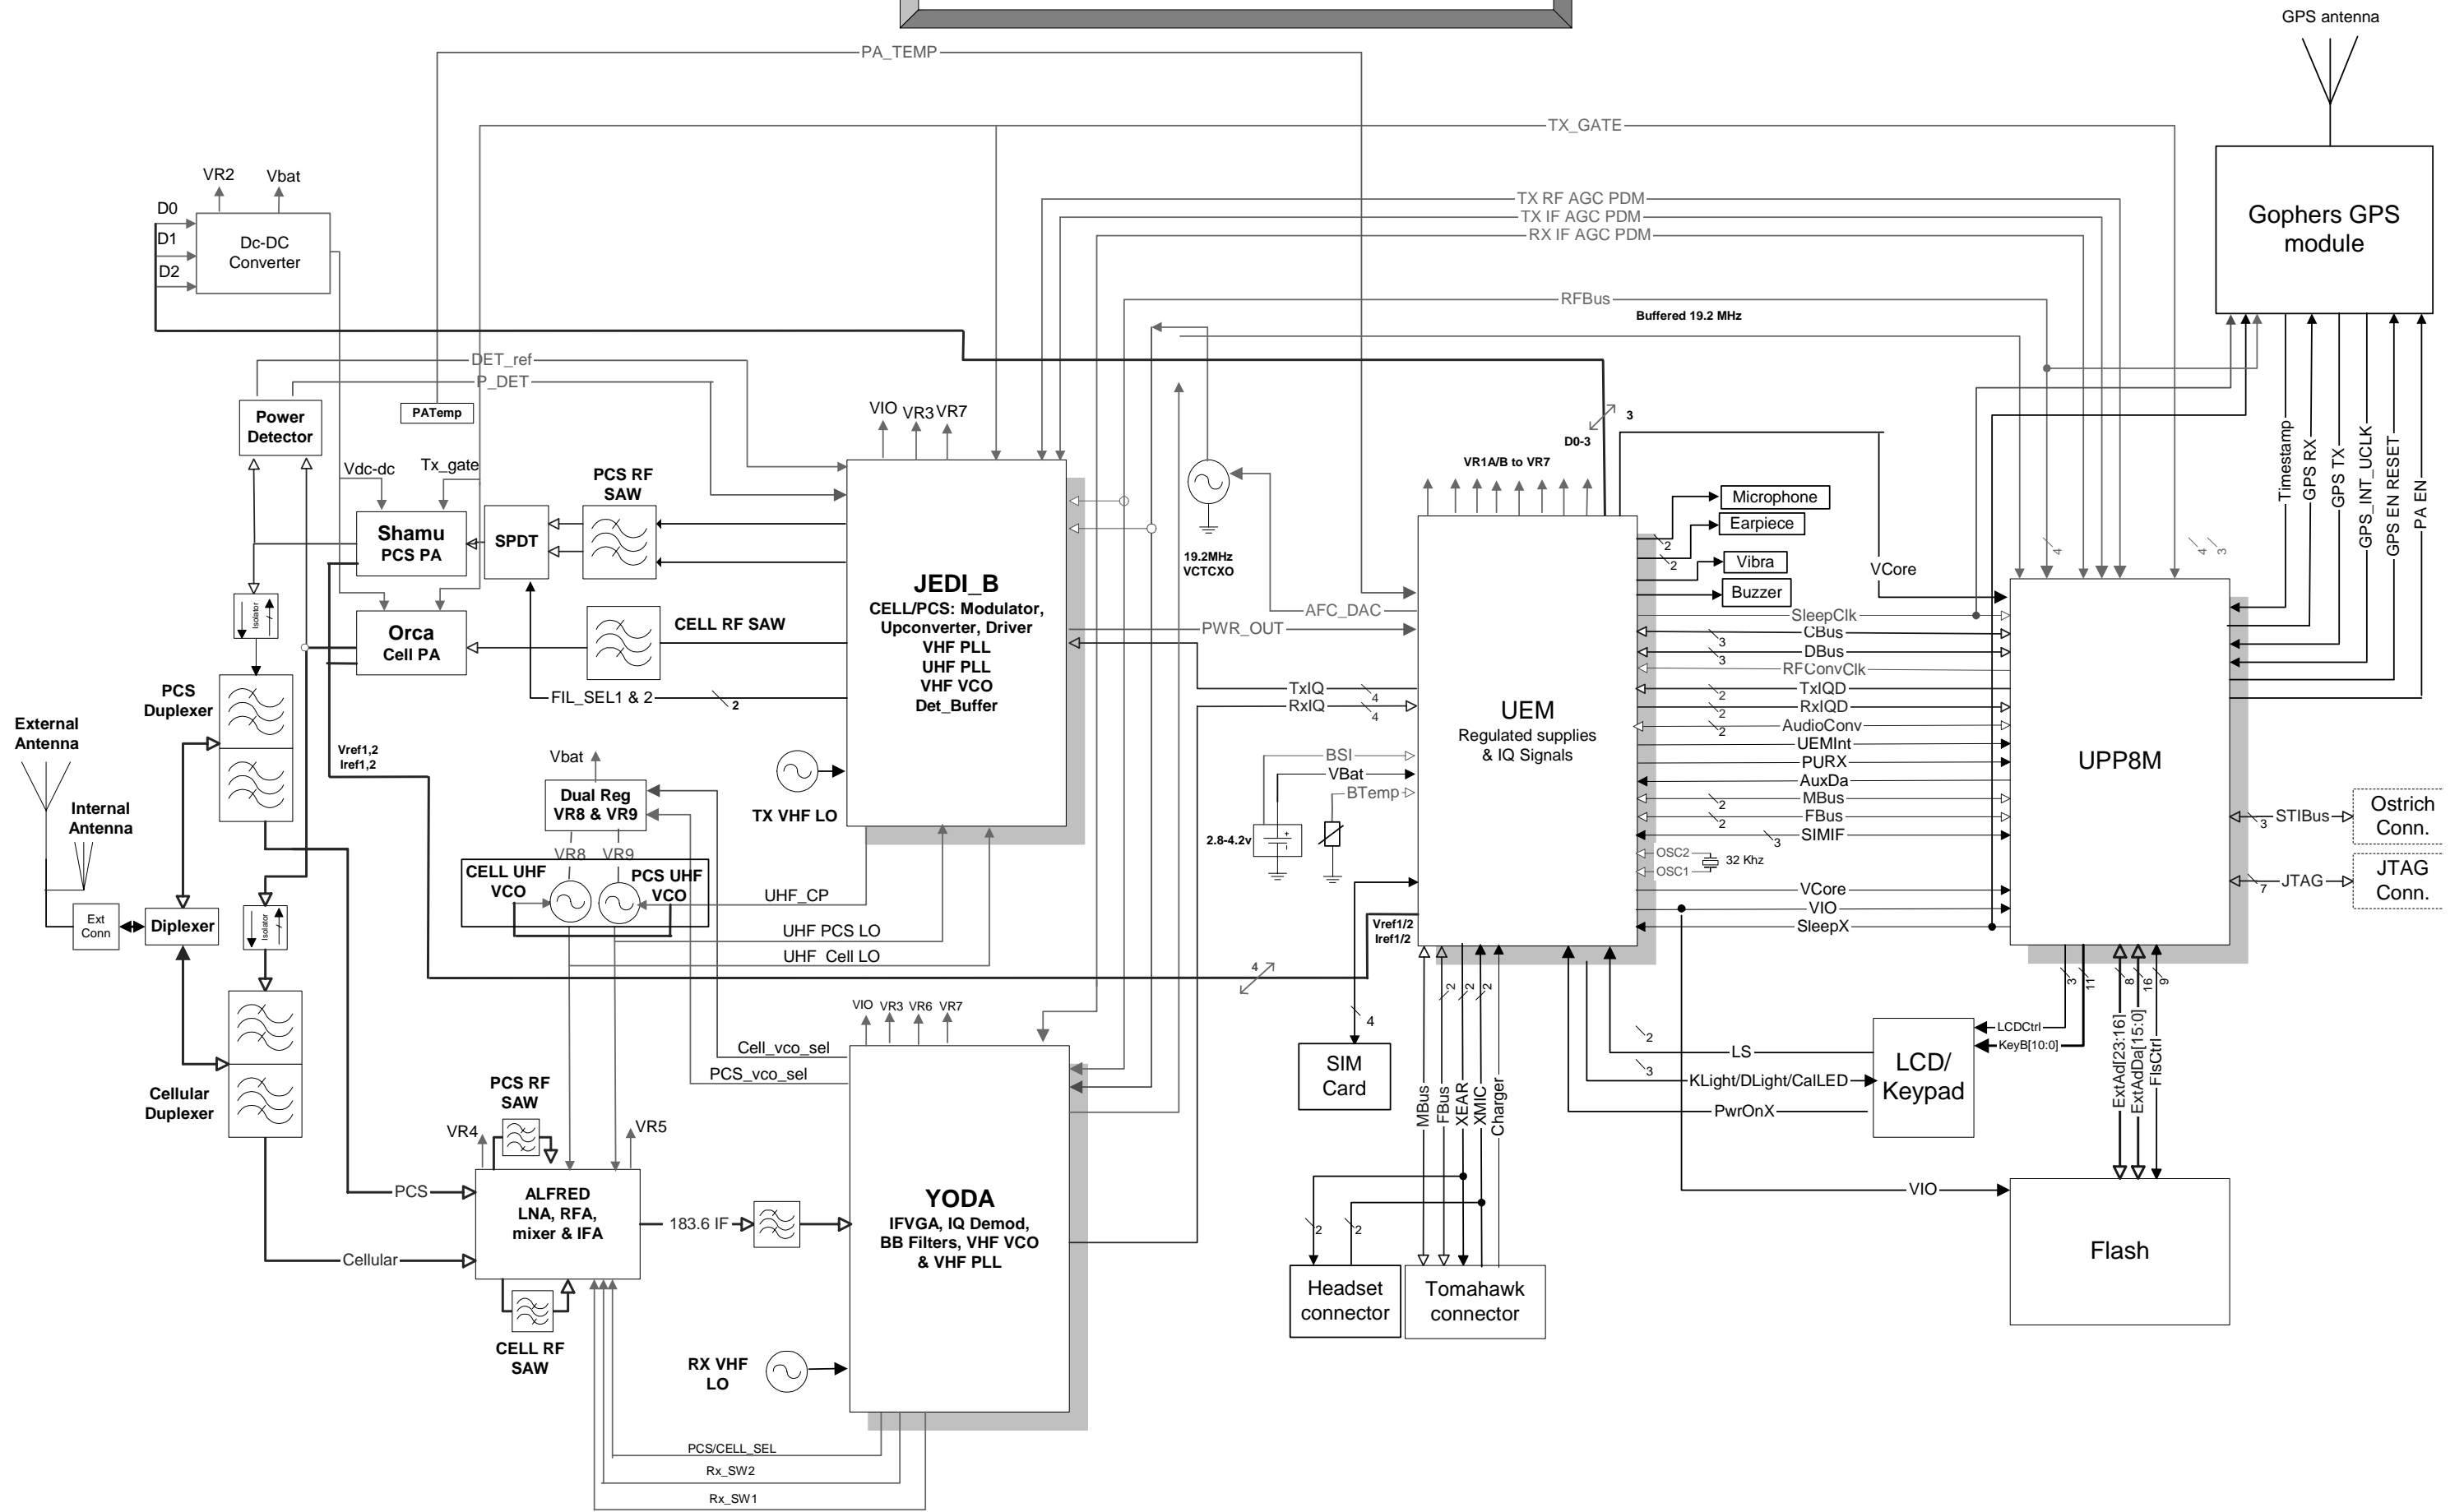

RH-3 Dual Band CDMA + GPS

Audio

Baseband - Top

Front End

ALFRED

GPS Baseband

GPS RF

Jedi

JEDI

Key UI

Memory

PA

PA

RF-BB Interface

RF - Top

RF

SIM

GENIO<31:0>

SIM2MMCIF<3:0>

System Connector

Synthesizer

SYNTH

Top - View 1

Top - View 2

YODA

Component Layout (2270) - Bottom

Component Values (2270) — Bottom