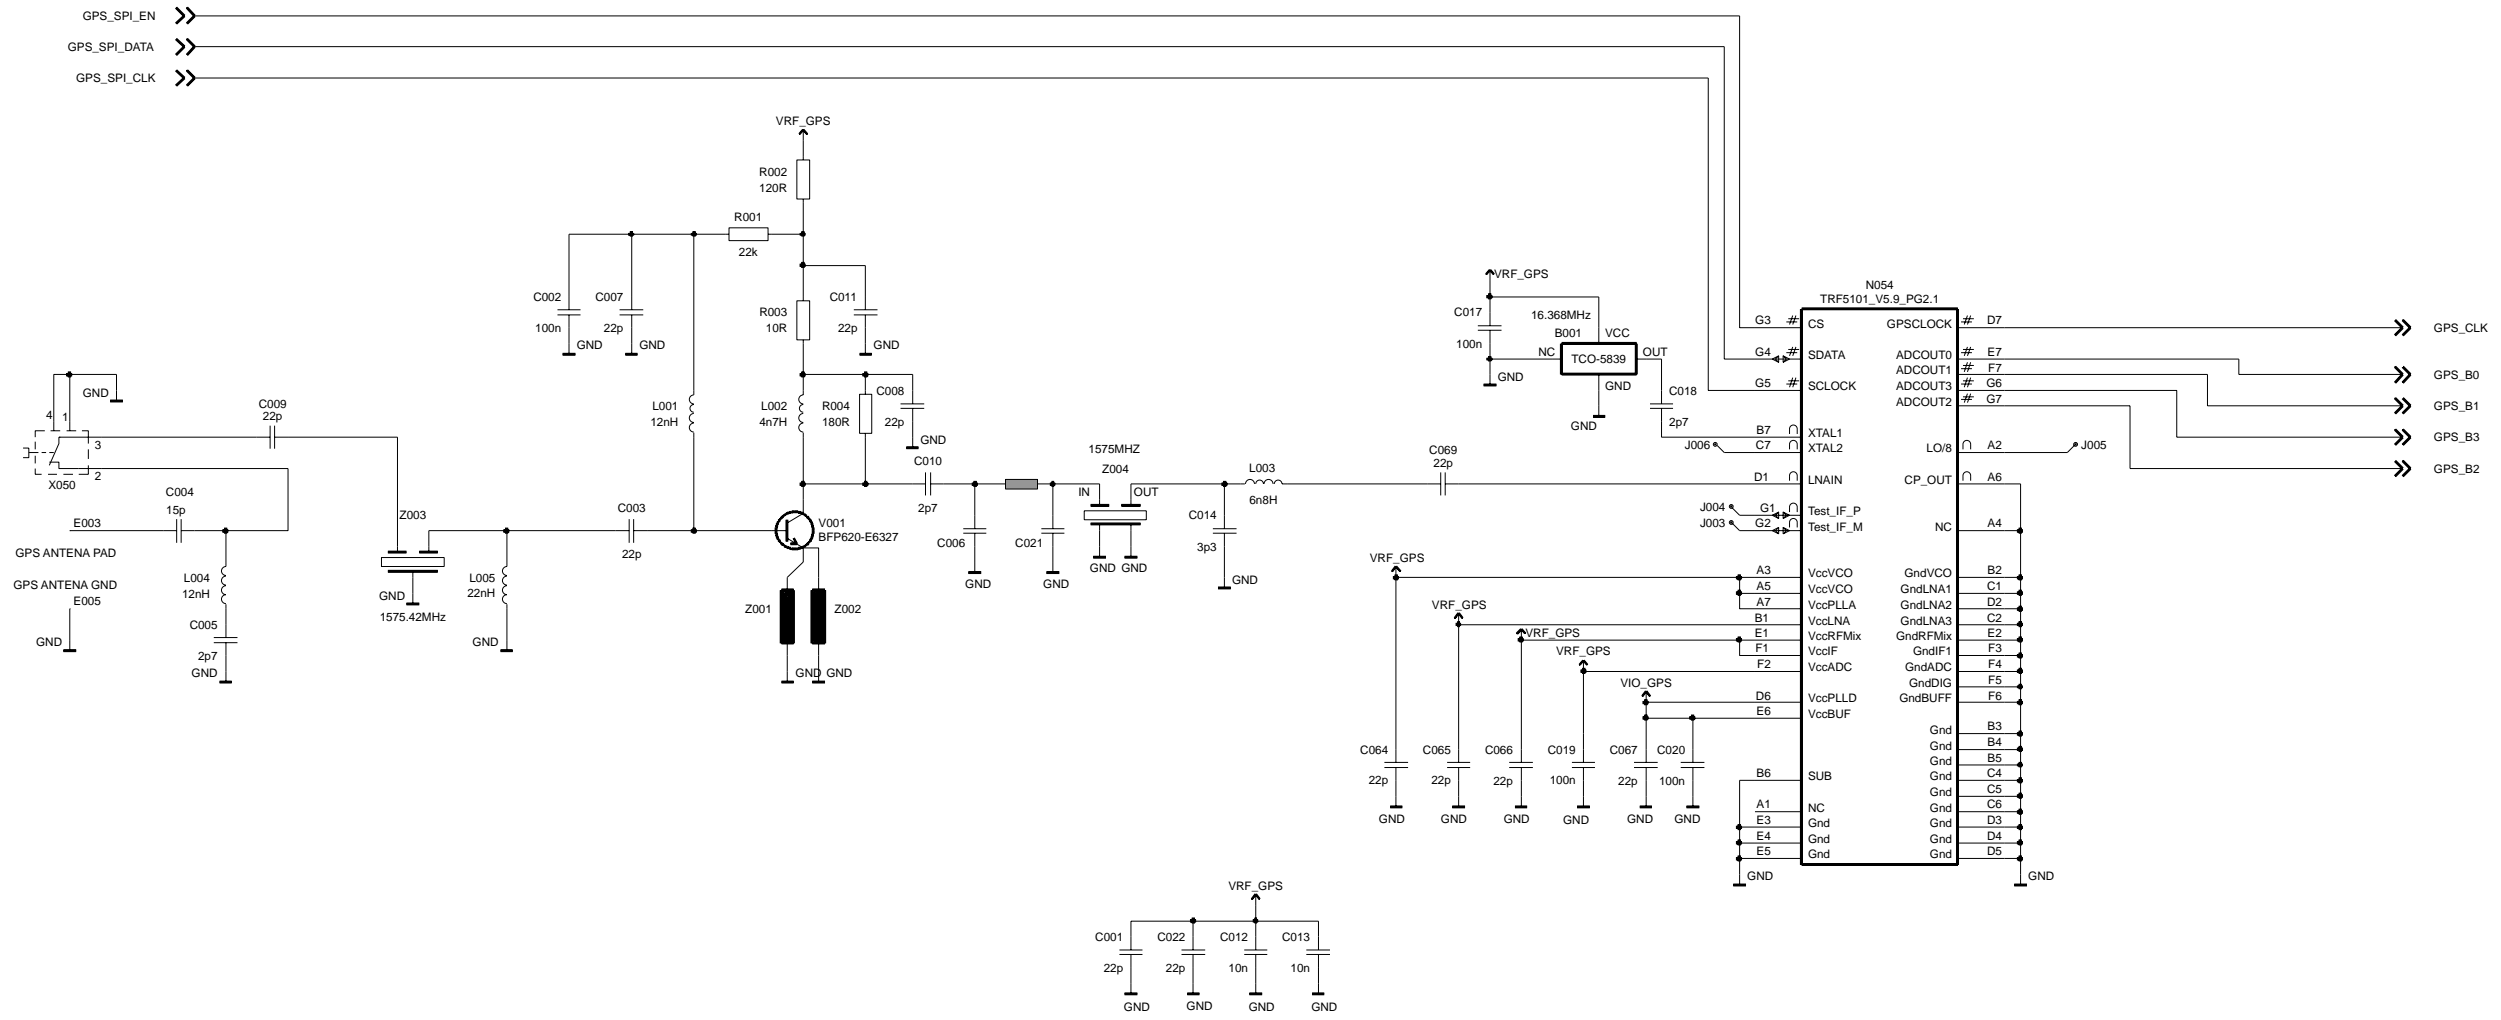

RH-3 Dual Band CDMA + GPS

Audio

Baseband - Top

Front End

ALFRED

GPS Baseband

GPS RF

Jedi

JEDI

Key UI

Memory

PA

PA

RF-BB Interface

RF - Top

RF

SIM

GENIO<31:0>

SIM2MMCIF<3:0>

System Connector

Synthesizer

SYNTH

Top - View 1

Top - View 2

YODA

Component Layout (2270) - Bottom

Component Values (2270) — Bottom