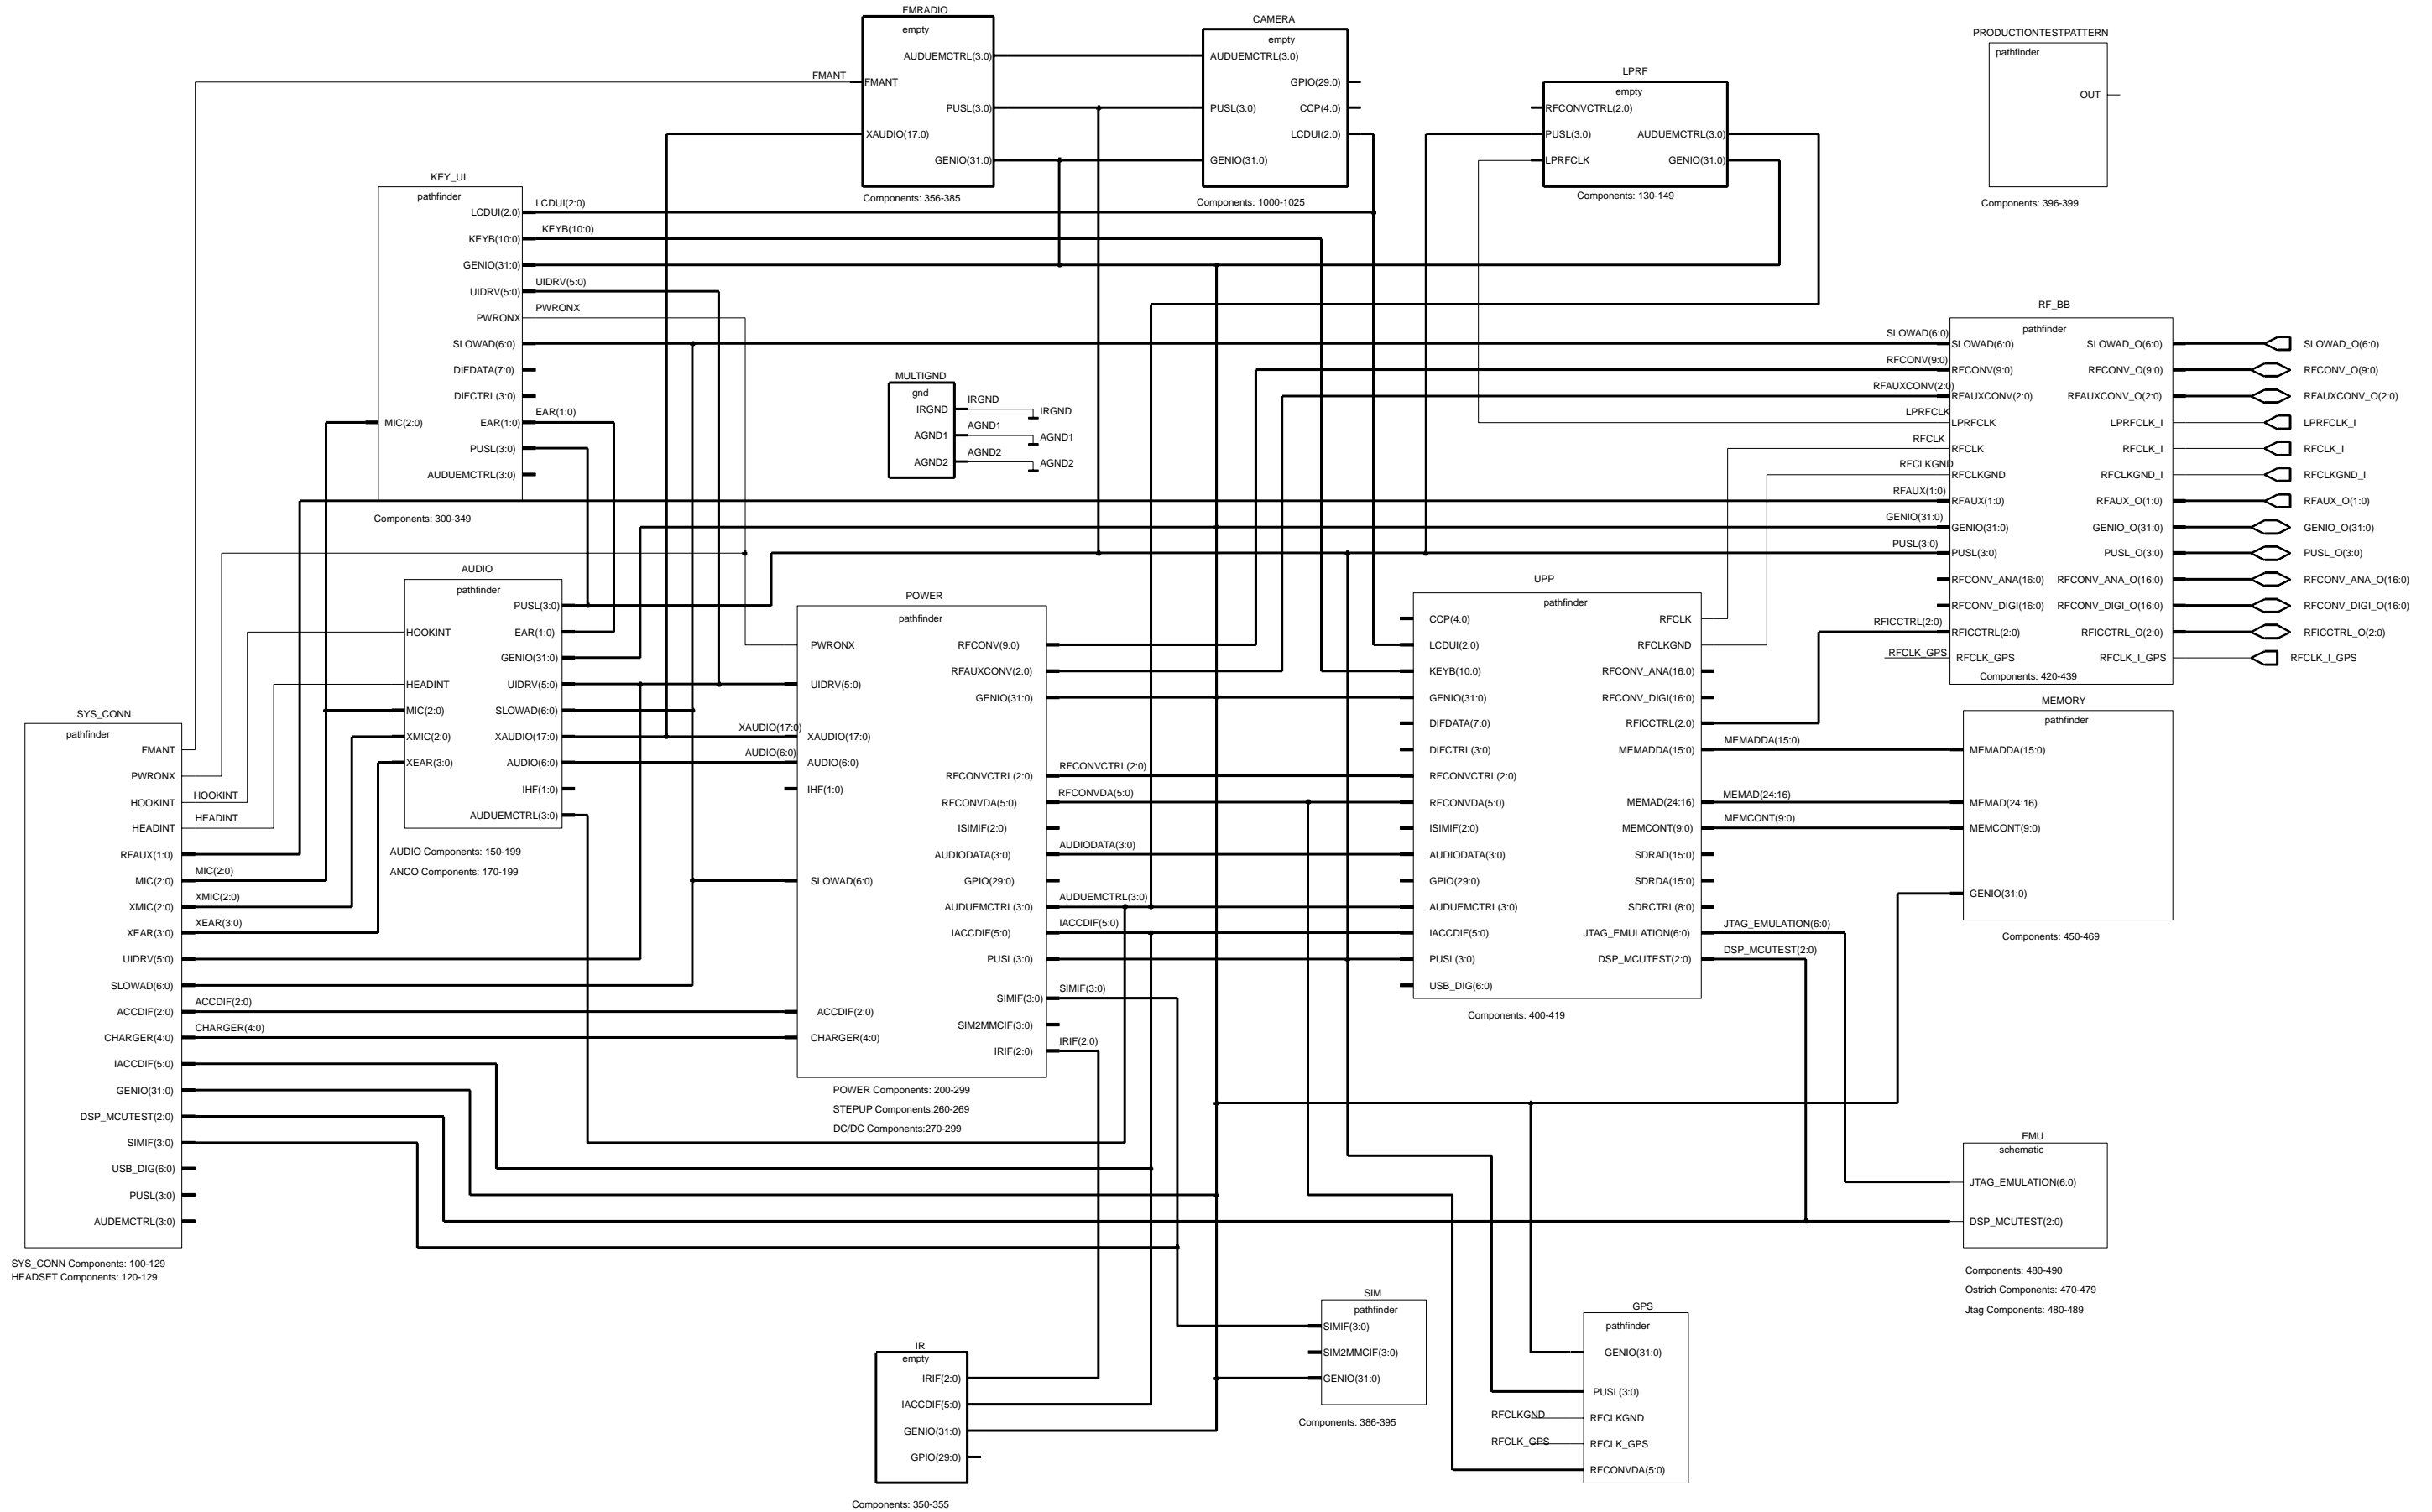

RH-3 Dual Band CDMA + GPS

Audio

Baseband - Top

Front End

ALFRED

GPS Baseband

GPS RF

Jedi

JEDI

Key UI

Memory

PA

PA

RF-BB Interface

RF - Top

RF

SIM

GENIO<31:0>

SIM2MMCIF<3:0>

System Connector

Synthesizer

SYNTH

Top - View 1

Top - View 2

YODA

Component Layout (2270) - Bottom

Component Values (2270) — Bottom